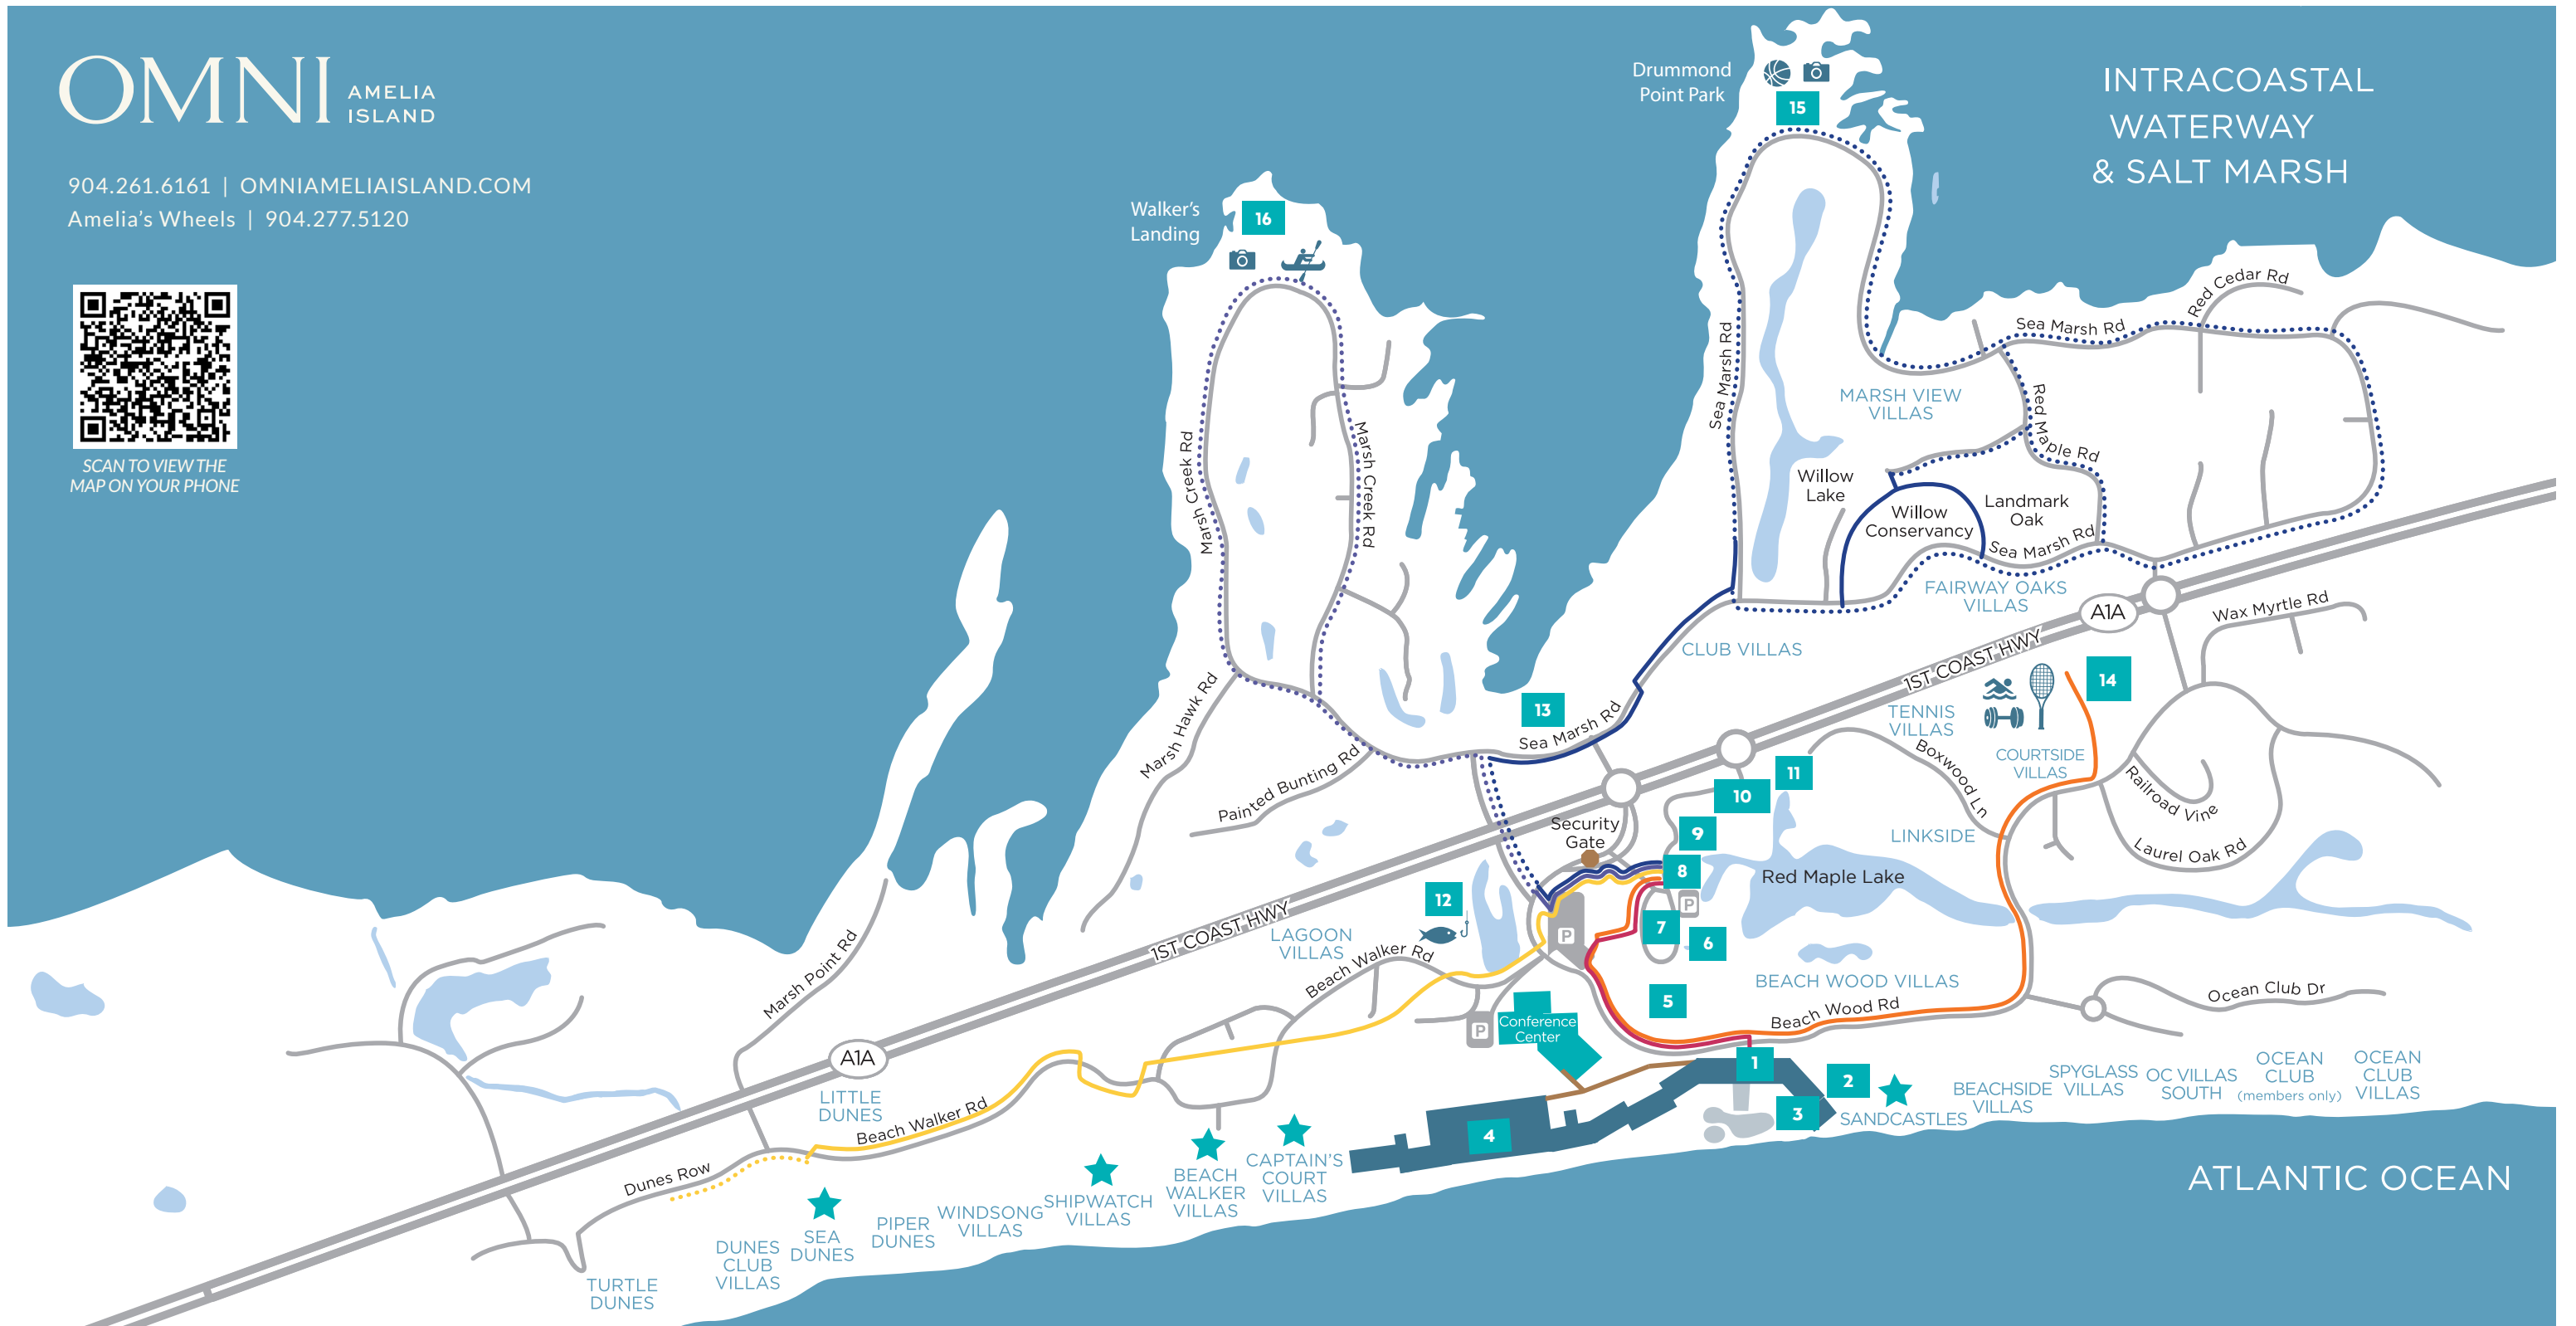

SCAN TO VIEW THE MAP ON YOUR PHONE

AMELIA'S TRAILS

-  To Omni Amelia Island Resort (0.3 Miles)
-  To Drummond Park (1 Mile)
-  To Aury Island & Turtle Dunes (0.2 Miles/1.5 Miles)
-  To Racquet Park (0.7 Miles)
-  To Walker's Landing (1.1 Miles)
-  Island Hopper Parking

AMELIA'S TRAILS

-  To Omni Amelia Island Resort (0.3 Miles)
-  To Drummond Park (1 Mile)
-  To Aury Island & Turtle Dunes (0.2 Miles/1.5 Miles)
-  To Racquet Park (0.7 Miles)
-  To Walker's Landing (1.1 Miles)
-  Island Hopper Parking

Dotted line depicts bikes sharing road with cars

MAP KEY

- | | |
|--|---|
| <ul style="list-style-type: none"> 1 Hotel Lobby 2 Sunken Forest 3 Pool Deck <ul style="list-style-type: none"> - Pools - Towel Hut - Oceanside - Camp Amelia 4 Sunrise Wing <ul style="list-style-type: none"> - Sunrise Café - Gamers - Hotel Fitness Center 5 Nature Center 6 Falcon's Nest 7 Heron's Cove Adventure Golf | <ul style="list-style-type: none"> 8 Amelia's Wheels 9 Spa & Salon 10 Shopping Village <ul style="list-style-type: none"> - 8 Shops - Natural Slice - Marché Burette - Bob's Steak & Chop House 11 Little Sandy <ul style="list-style-type: none"> - 10-Hole Golf Course 12 Aury Island Playground 13 Golf Pro Shop <ul style="list-style-type: none"> - Marsh View Bar & Grill 14 Racquet Park <ul style="list-style-type: none"> - Tennis Pro Shop - Tennis Courts - Pickleball Courts - Health & Fitness Center - Verandah - RP Conference Center |
|--|---|