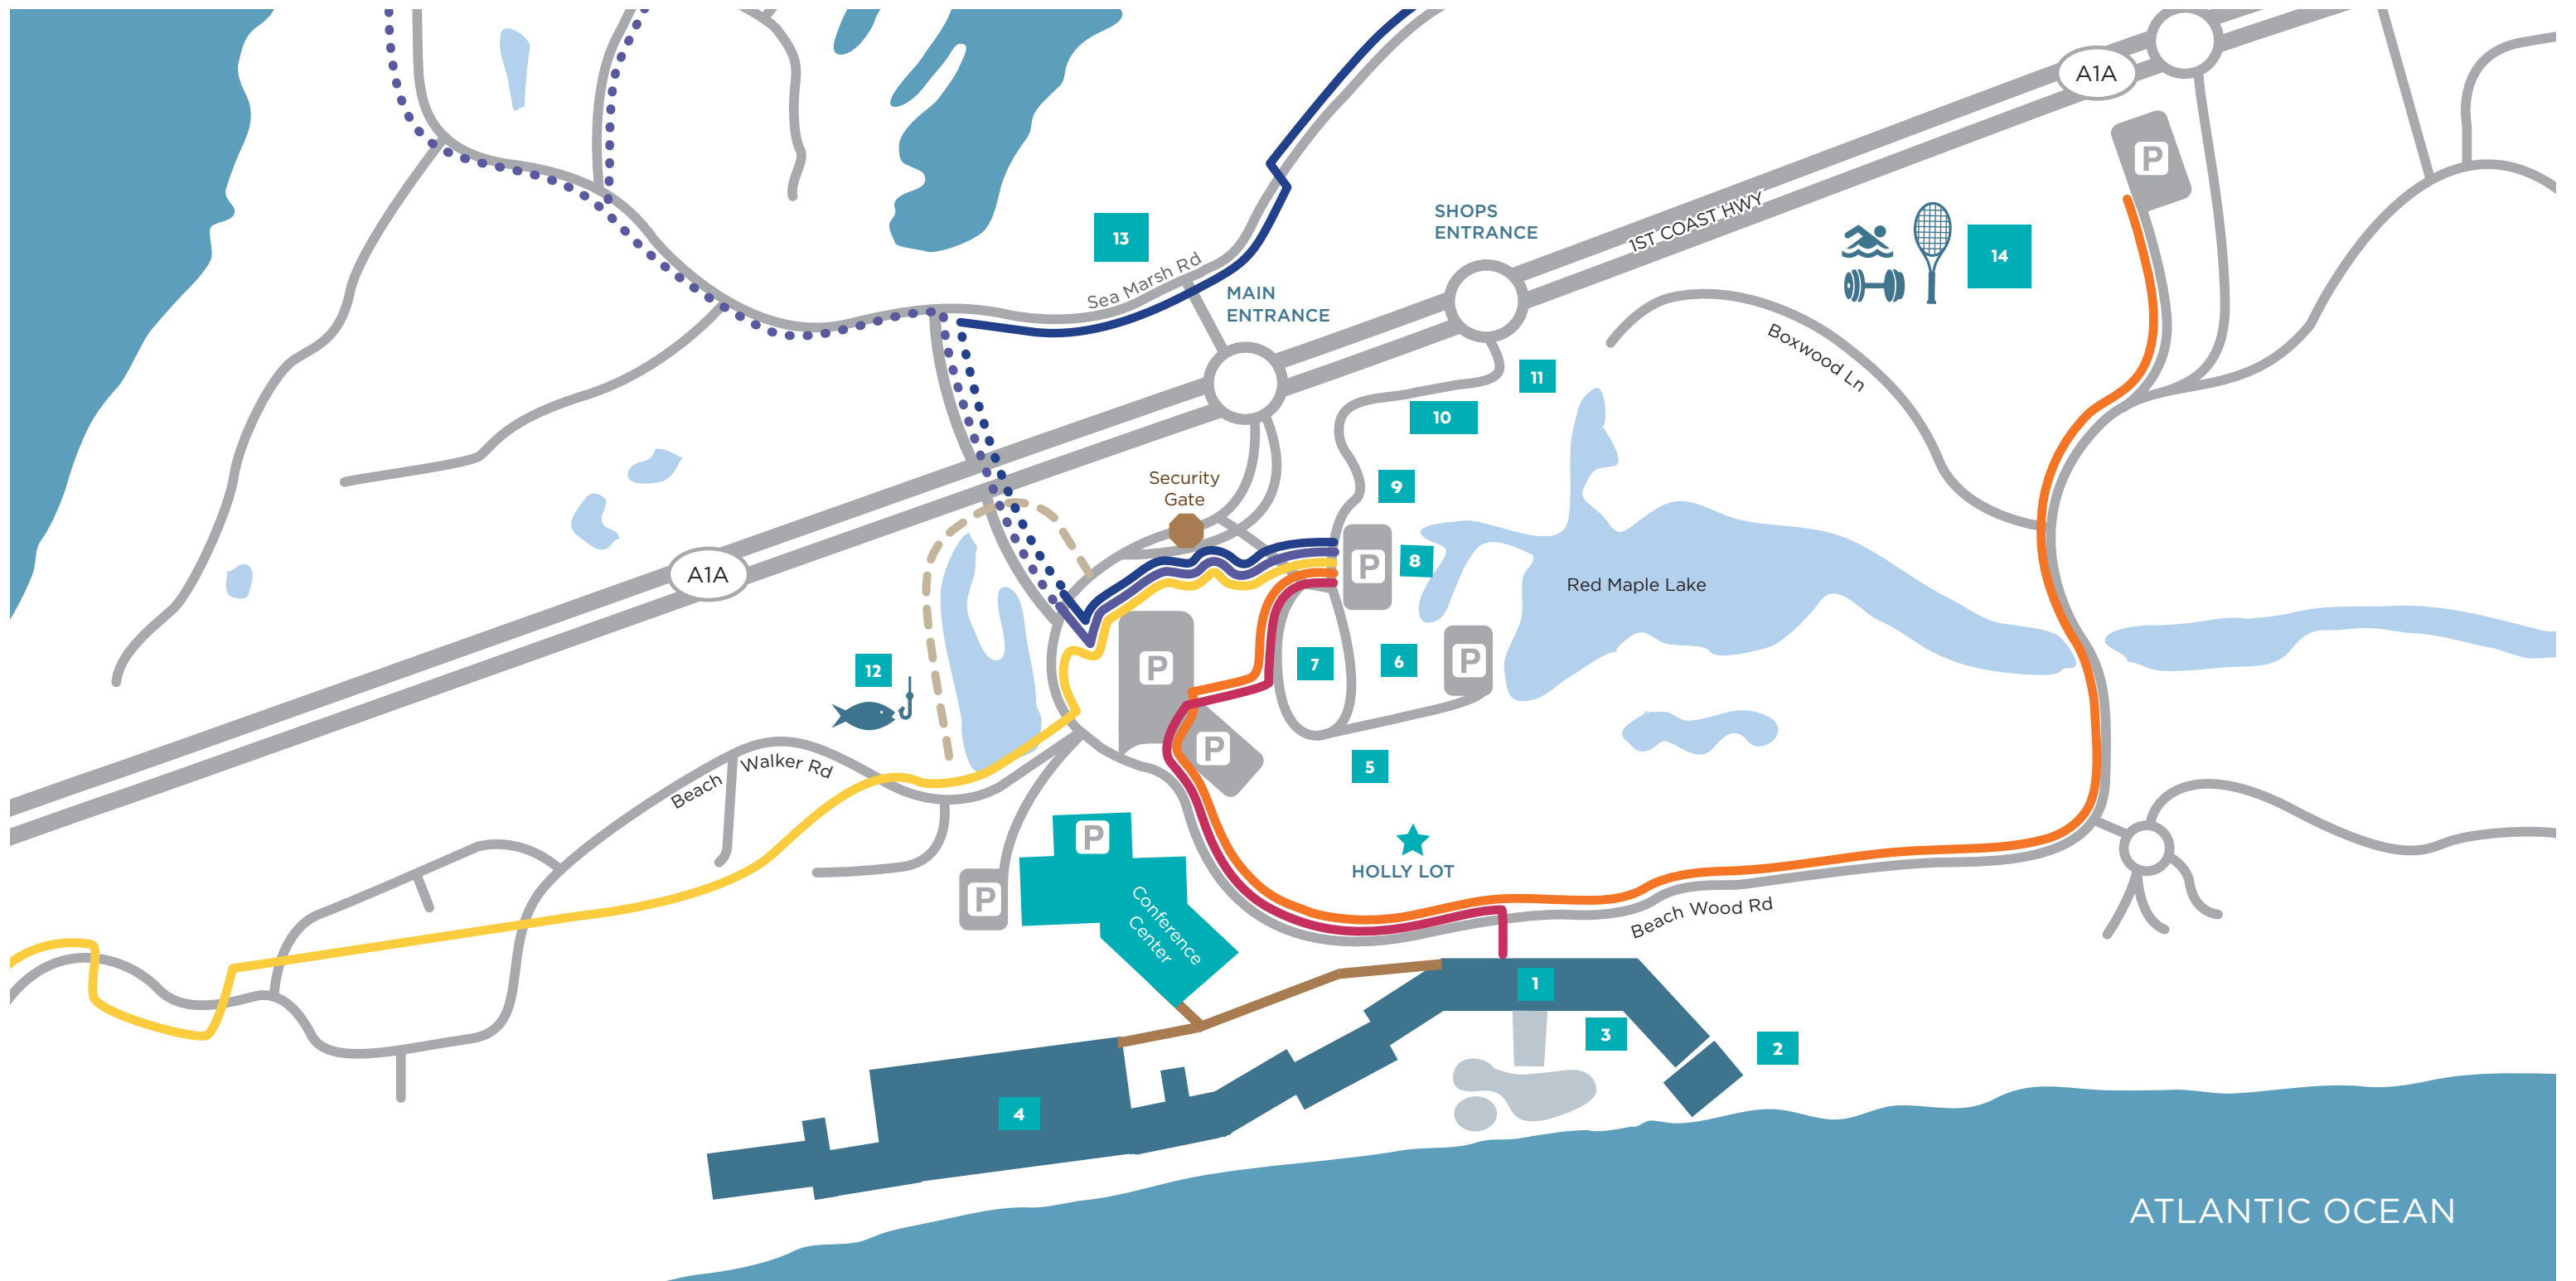

SCAN TO VIEW THE MAP ON YOUR PHONE

AMELIA'S TRAILS

-  To Omni Amelia Island Resort (0.3 Miles)
-  To Drummond Park (1 Mile)
-  To Aury Island & Turtle Dunes (0.2 Miles/1.5 Miles)
-  To Racquet Park (0.7 Miles)
-  To Walker's Landing (1.1 Miles)
-  Island Hopper Parking

AMELIA'S TRAILS

-  To Omni Amelia Island Resort (0.3 Miles)
-  To Drummond Park (1 Mile)
-  To Aury Island & Turtle Dunes (0.2 Miles/1.5 Miles)
-  To Racquet Park (0.7 Miles)
-  To Walker's Landing (1.1 Miles)
-  Island Hopper Parking

Dotted line depicts bikes sharing road with cars

MAP KEY

- | | |
|--|---|
| <ul style="list-style-type: none"> 1 Hotel Lobby 2 Sunken Forest 3 Pool Deck <ul style="list-style-type: none"> - Pools - Towel Hut - Oceanside - Camp Amelia 4 Sunrise Wing <ul style="list-style-type: none"> - Sunrise Café - Gamers - Hotel Fitness Center 5 Nature Center 6 Falcon's Nest 7 Heron's Cove Adventure Golf | <ul style="list-style-type: none"> 8 Amelia's Wheels 9 Spa & Salon 10 Shopping Village <ul style="list-style-type: none"> - 8 Shops - Natural Slice - Marché Burette - Bob's Steak & Chop House 11 Little Sandy <ul style="list-style-type: none"> - 10-Hole Golf Course 12 Aury Island Playground 13 Golf Pro Shop <ul style="list-style-type: none"> - Marsh View Bar & Grill 14 Racquet Park <ul style="list-style-type: none"> - Tennis Pro Shop - Tennis Courts - Pickleball Courts - Health & Fitness Center - Verandah - RP Conference Center |
|--|---|