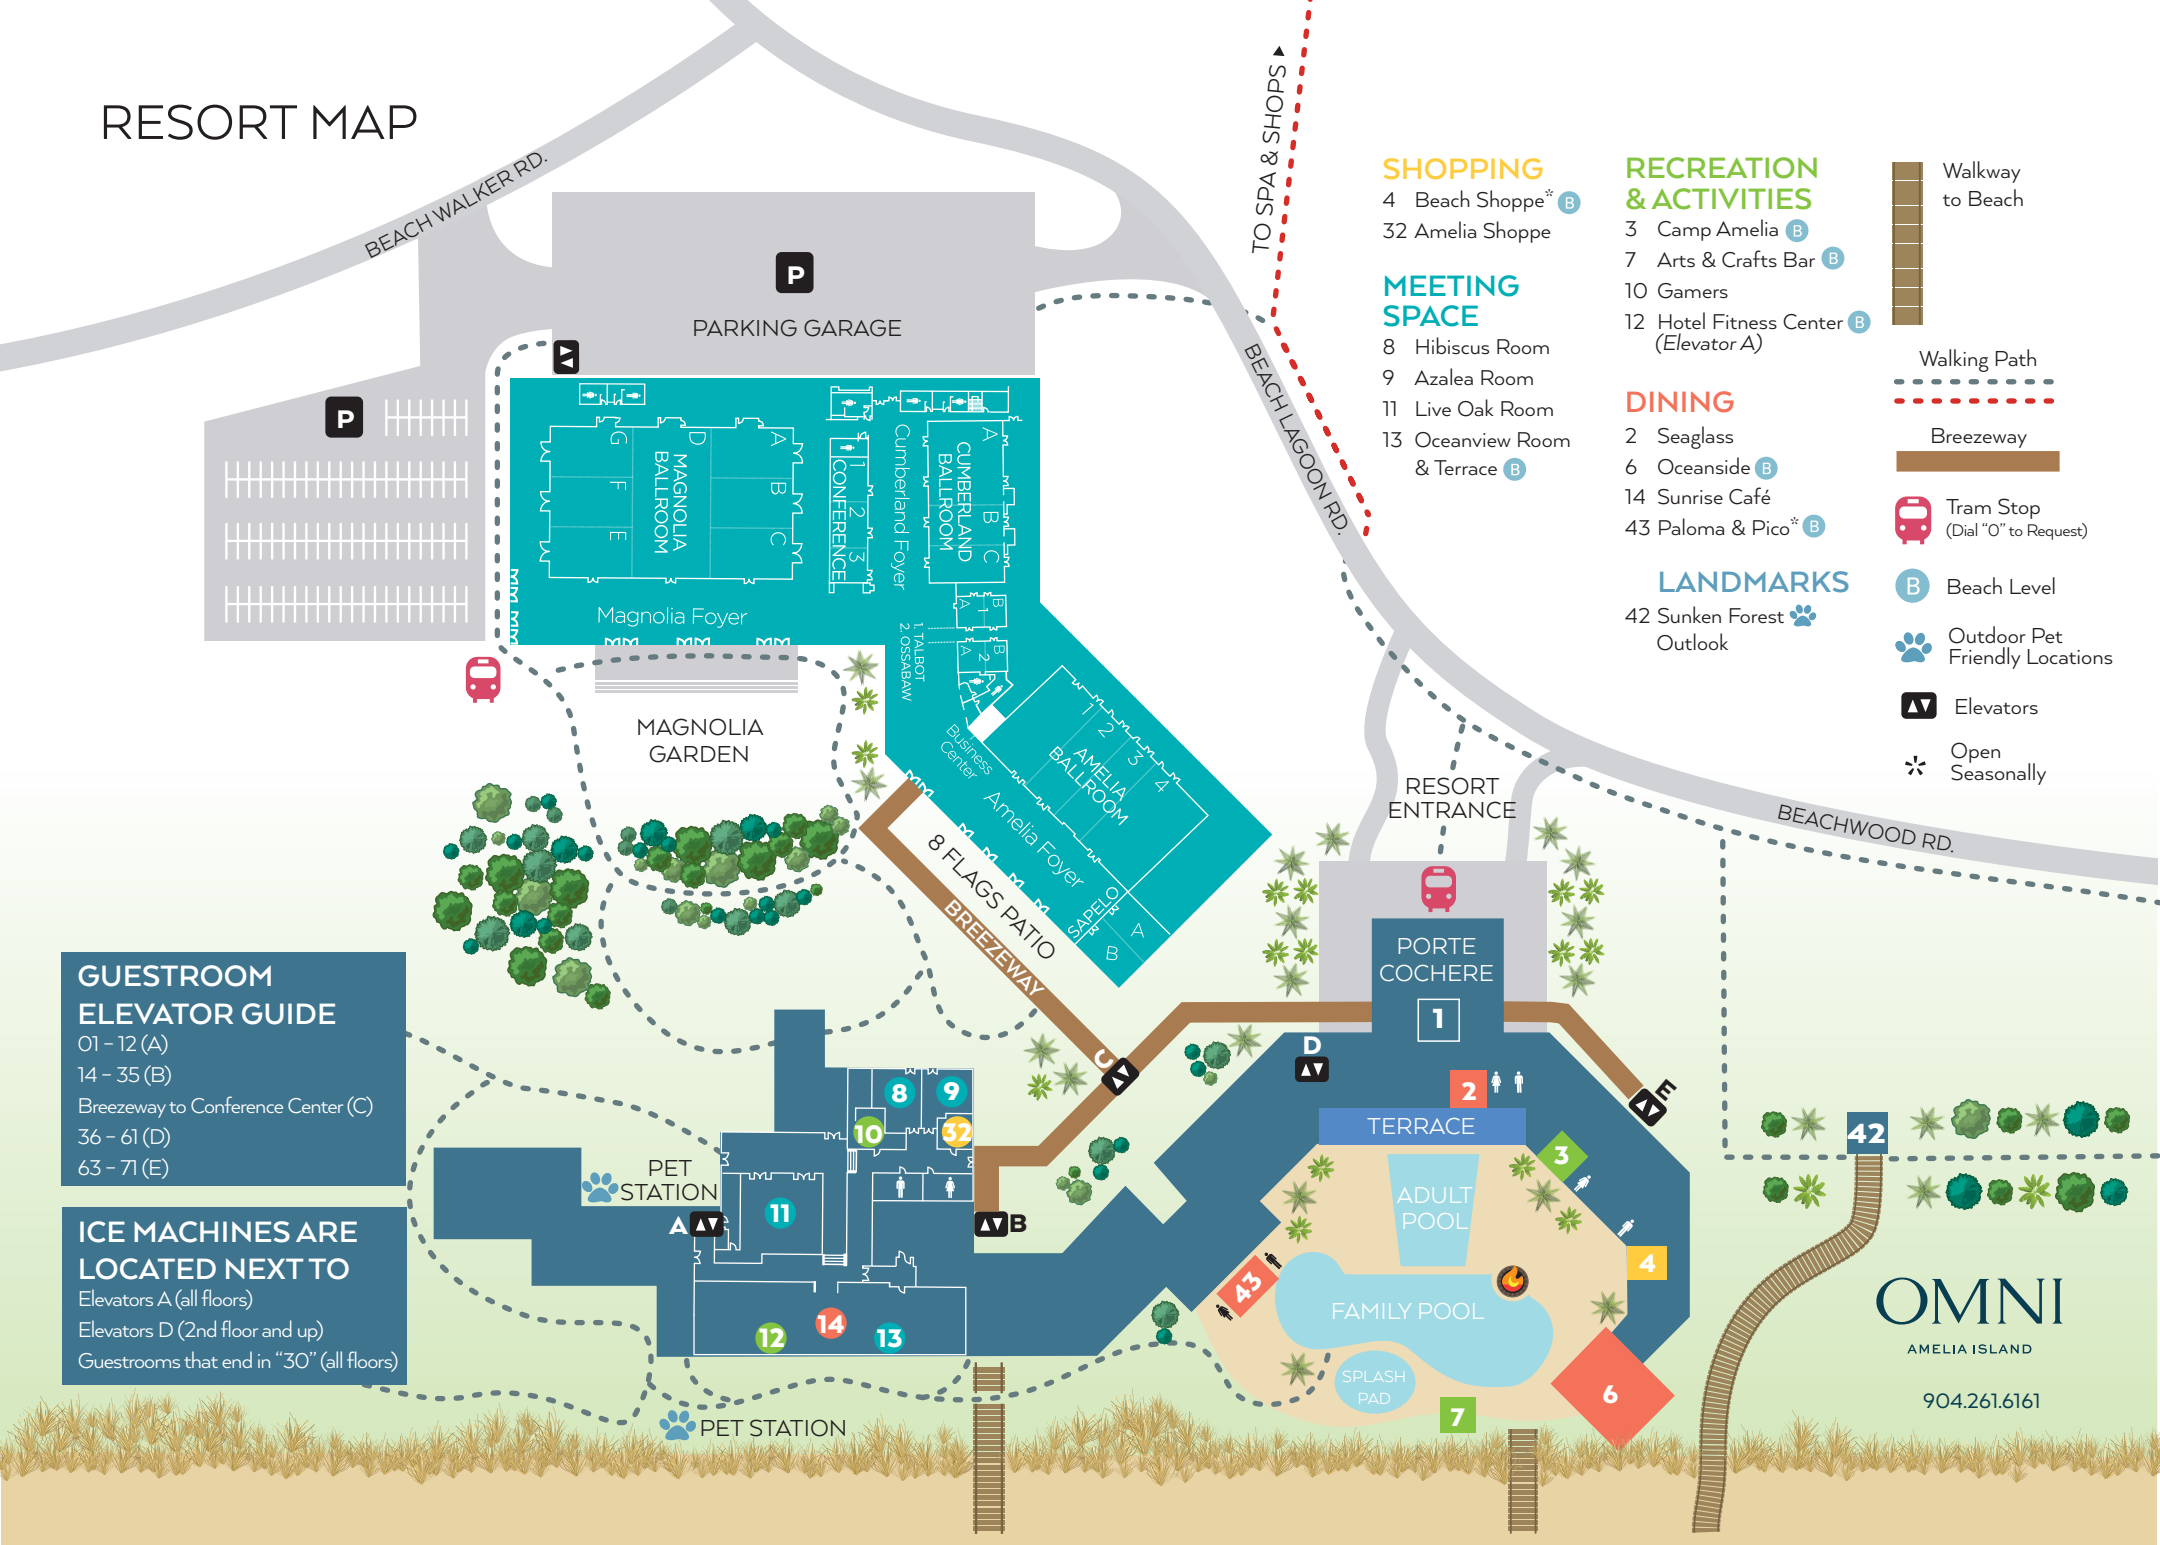

SHOPPING

- 4 Beach Shoppe
- 24 Marché Burette
- 32 Amelia Shoppe
- 33 Amelia's Treasures
- 34 Salty Threads

RECREATION & ACTIVITIES

- 3 Camp Amelia
- 7 Arts & Crafts Bar
- 10 Gamers
- 12 Hotel Fitness Center
- 15 Nature Center
- 17 Heron's Cove Adventure Golf
- 18 The Spa & Salon
- 21 Amelia's Wheels
- 25 Health & Fitness Center
- 26 Tennis Center & Pro Shop
- 27 Oak Marsh Golf Course & Pro Shop
- 29 Walker's Landing & Boat Ramp
- 30 Drummond Park & Playground
- 31 Aury Island Playground
- 37 Long Point Golf Course
- 44 Little Sandy Short Course

Walking Times
 Nature Center: 3 minutes
 The Spa & Amelia's Wheels: 5 minutes
 The Shops: 7 minutes

- Open Seasonally
- Resident Access Only (Unmanned Gate)
- Tram Stop (Dial "0" to Request)
- Beach Level
- Outdoor Pet Friendly Locations
- Walkway to Beach
- Walking Path
- Breezeway
- Canoe/Kayak
- Fishing

See back page for detailed Resort Map.

RESORT MAP

SHOPPING

- 4 Beach Shoppe* (B)
- 32 Amelia Shoppe

MEETING SPACE

- 8 Hibiscus Room
- 9 Azalea Room
- 11 Live Oak Room
- 13 Oceanview Room & Terrace (B)

RECREATION & ACTIVITIES

- 3 Camp Amelia (B)
- 7 Arts & Crafts Bar (B)
- 10 Gamers
- 12 Hotel Fitness Center (Elevator A)

DINING

- 2 Seaglass
- 6 Oceanside (B)
- 14 Sunrise Café
- 43 Paloma & Pico* (B)

LANDMARKS

- 42 Sunken Forest Outlook