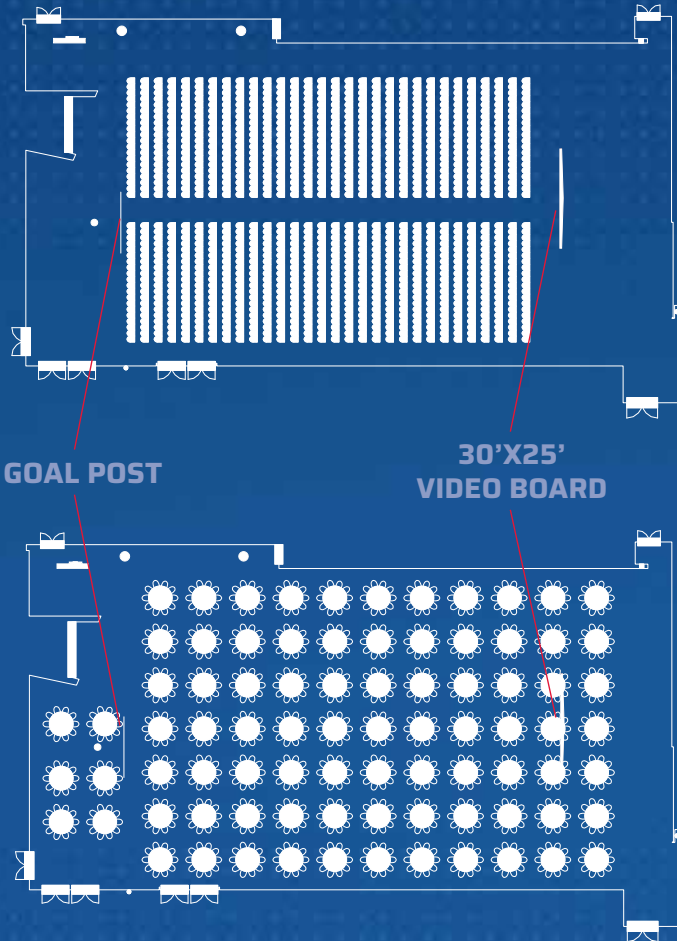

## Stats

Sq ft	13,280
L x W	96' x 165'
Ceiling	54' high
Theater	1,400
Classroom	600
Banquet	800 in 72" rds 900 in 66" rds
Exhibit	60 8'x10' booths 45 10'x10' booths
Reception	1,330