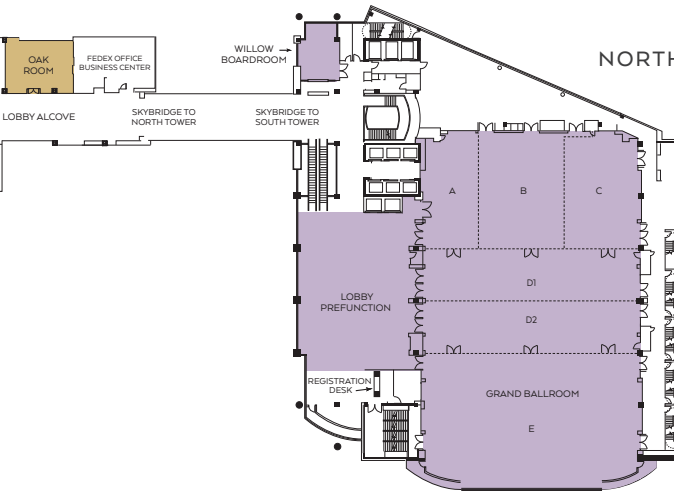

OMNI ATLANTA HOTEL AT CNN CENTER MEETING SPACE

SOUTH TOWER | ATRIUM TERRACE LEVEL

NORTH TOWER | M6

SOUTH TOWER | HOTEL LOBBY LEVEL

NORTH TOWER | M4

NORTH TOWER | M3

NORTH TOWER | M2

NORTH TOWER | M1