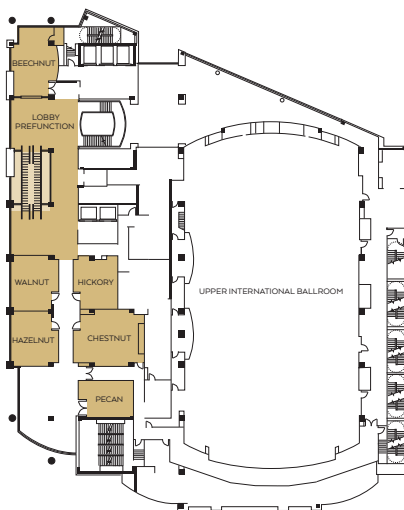

OMNI ATLANTA HOTEL AT CNN CENTER MEETING SPACE

SOUTH TOWER | ATRIUM TERRACE LEVEL

NORTH TOWER | M6

SOUTH TOWER | HOTEL LOBBY LEVEL

NORTH TOWER | M4

NORTH TOWER | M3

NORTH TOWER | M2

NORTH TOWER | M1