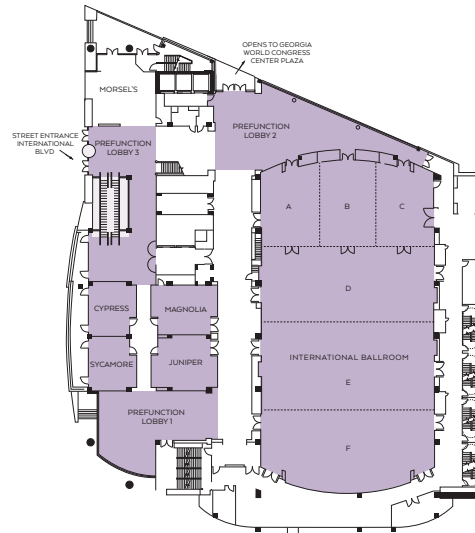

OMNI ATLANTA HOTEL AT CNN CENTER MEETING SPACE

SOUTH TOWER | ATRIUM TERRACE LEVEL

NORTH TOWER | M6

SOUTH TOWER | HOTEL LOBBY LEVEL

NORTH TOWER | M4

NORTH TOWER | M3

NORTH TOWER | M2

NORTH TOWER | M1