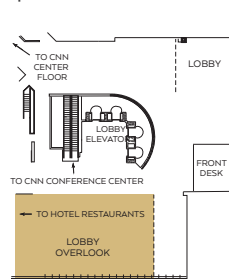

OMNI ATLANTA HOTEL AT CNN CENTER MEETING SPACE

SOUTH TOWER | ATRIUM TERRACE LEVEL

NORTH TOWER | M6

SOUTH TOWER | HOTEL LOBBY LEVEL

NORTH TOWER | M4

NORTH TOWER | M3

NORTH TOWER | M2

NORTH TOWER | M1