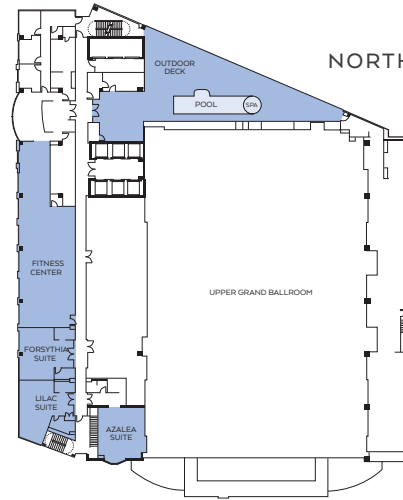

OMNI ATLANTA HOTEL AT CNN CENTER MEETING SPACE

SOUTH TOWER | ATRIUM TERRACE LEVEL

NORTH TOWER | M6

SOUTH TOWER | HOTEL LOBBY LEVEL

NORTH TOWER | M4

NORTH TOWER | M3

NORTH TOWER | M2

NORTH TOWER | M1