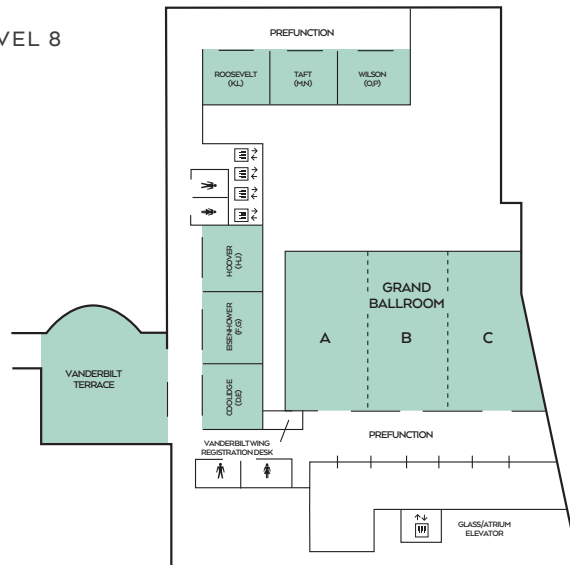

THE OMNI GROVE PARK INN MEETING SPACE

SEELY PAVILION

LOBBY LEVEL (10)

LEVEL 8

BUILDING KEY:

- 1. Cottage
- 2. Mountain View Terrace
- 3. Vanderbilt Wing Terrace
- 4. Children's Playground
- 5. Antique Car Museum
- 6. Golf Pro Shop
- 7. Country Club
- 8. Outdoor Pool/Cabana
- 9. Putting Green
- 10. The Sunset Trail

*Map is not to scale