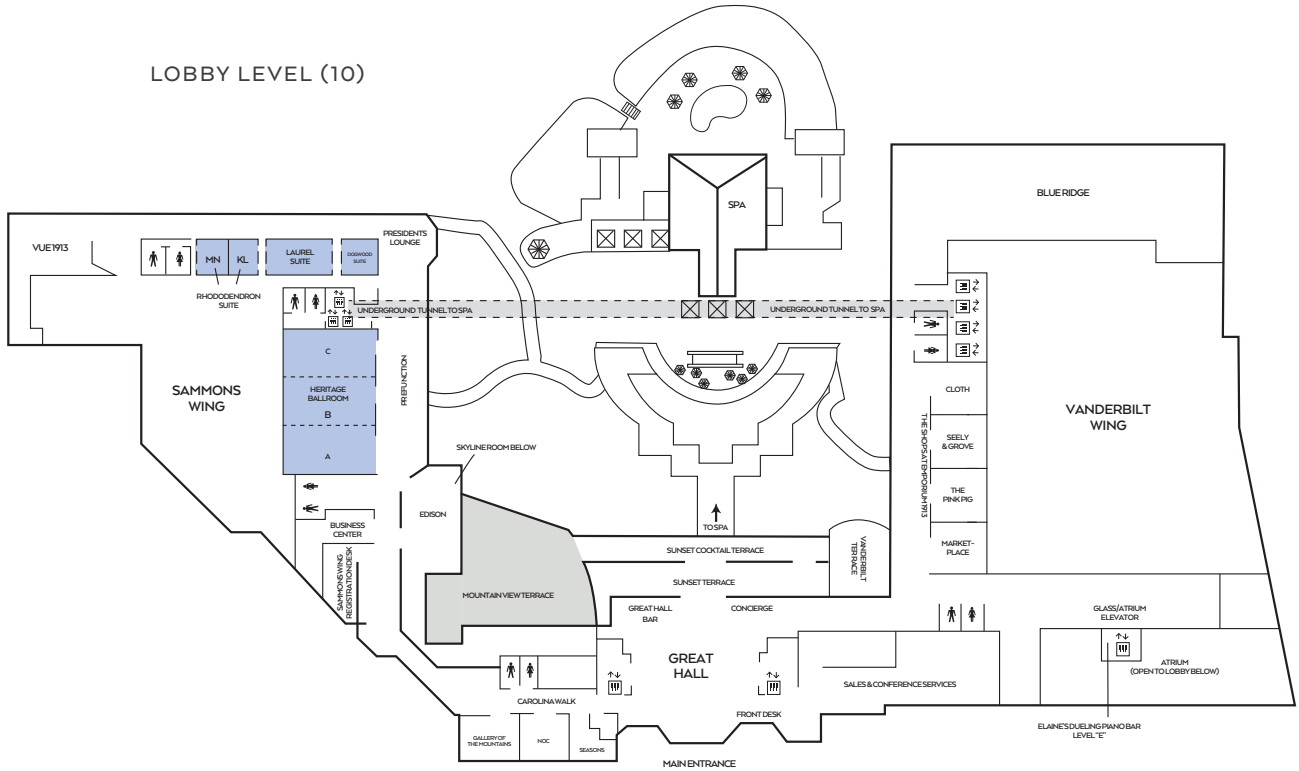

THE OMNI GROVE PARK INN MEETING SPACE

SEELY PAVILION

LOBBY LEVEL (10)

LEVEL 8

BUILDING KEY:

- 1. Cottage
- 2. Mountain View Terrace
- 3. Vanderbilt Wing Terrace
- 4. Children's Playground
- 5. Antique Car Museum
- 6. Golf Pro Shop
- 7. Country Club
- 8. Outdoor Pool/Cabana
- 9. Putting Green
- 10. The Sunset Trail

*Map is not to scale