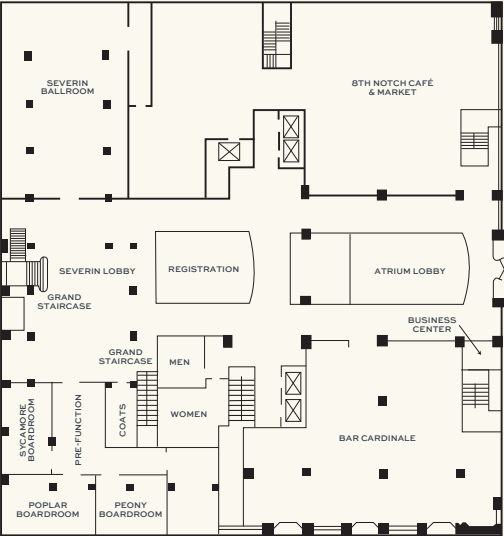

Flexible, Next Generation Event & Meeting Space.

LOBBY LEVEL