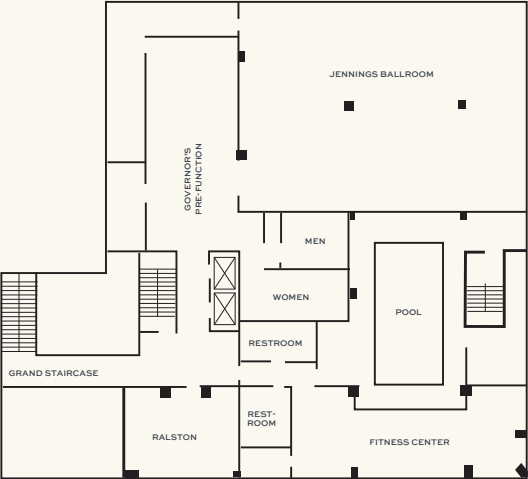

Flexible, Next Generation Event & Meeting Space.

LOBBY LEVEL

MEZZANINE LEVEL

LOWER LEVEL

	SQUARE FOOTAGE	DIMENSIONS LxW	CEILING HEIGHT	PORTABLE WALLS	THEATER	CLASSROOM 18"	BANQUET 60" 72"	RECEPTION	HOLLOW SQUARE	EXHIBITS 8x10 10x10		
LOWER LEVEL												
JENNINGS BALLROOM	3,036	46' x 66'	12'	—	200	150	248 200	316	50	18 15		
GOVERNOR'S PRE-FUNCTION	—	—	—	—	—	—	—	100	—	8 4		
RALSTON	620	20' x 31'	9'	—	30	25	40 30	50	14	6 4		
LOBBY LEVEL												
SEVERIN BALLROOM	2,440	40' x 61'	15'	—	130	100	200 150	253	55	15 12		
SYCAMORE BOARDROOM	405	15' x 27'	9'	—	30	15	30 30	40	12	7 5		
POPLAR BOARDROOM	522	18' x 29'	9'	—	—	—	—	—	—	—		
PEONY BOARDROOM	414	18' x 23'	9'	—	—	—	—	—	—	—		
CARDINAL BOARDROOM	432	16' x 27'	9'	—	—	30	30 30	—	12	7 5		
MAZZANINE LEVEL												
FISHER BALLROOM	2,438	46' x 53'	11'	Yes	250	150	180 140	263	60	15 12		
FISHER A	1,219	23' x 53'	11'	Yes	120	50	90 70	132	30	15 10		
FISHER B	1,219	23' x 53'	11'	Yes	120	50	90 70	132	30	15 10		
GATES	1,116	31' x 36'	9'	—	100	75	80 60	75	30	10 6		
MCCLELLAN	1,014	26' x 39'	9'	—	100	72	80 70	75	26	10 6		
ILLINOIS	640	16' x 40'	9'	—	50	25	35 35	50	10	10 8		
MERIDIAN	640	16' x 40'	9'	—	50	25	35 35	50	12	10 8		
BUTLER	513	19' x 27'	9'	—	35	15	20 20	40	14	6 5		
INDIANA	513	19' x 27'	9'	—	35	15	20 20	40	14	6 3		
NOTRE DAME	450	18' x 25'	9'	—	35	15	20 20	40	12	6 5		
PURDUE	435	15' x 29'	9'	—	35	15	20 20	40	12	6 5		

MEETING ROOM CAPACITIES WERE DETERMINED USING 72" ROUNDS OF 10 (ROUNDS CAPACITY), THREE CHAIRS PER 6'x30" TABLE (U-SHAPE CAPACITY) AND THREE CHAIRS PER 6'x18" TABLE (CLASSROOM CAPACITY) ALLOWING FOR MINIMAL AUDIOVISUAL EQUIPMENT.