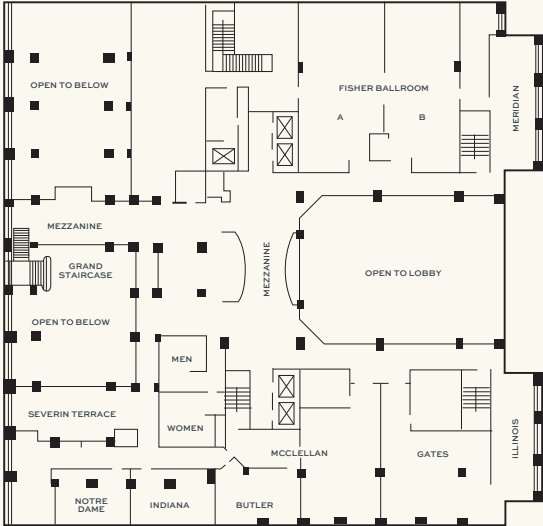

MEZZANINE LEVEL