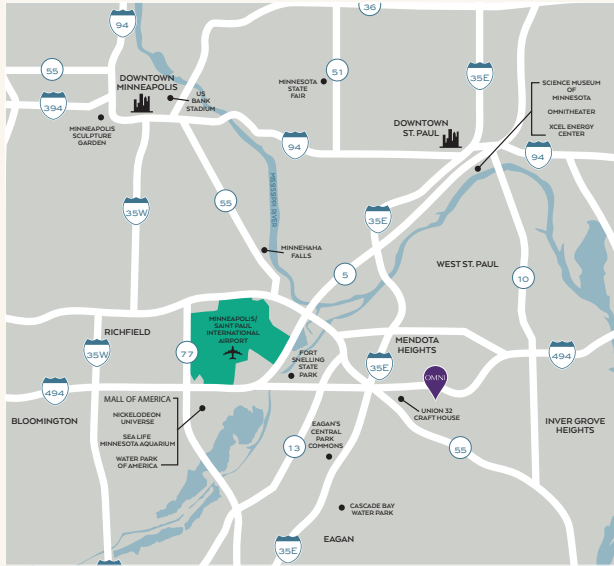

Nordic-inspired luxury. ONE-OF-A-KIND EVENTS.

Elevate company meetings and conferences at Omni Viking Lakes Hotel near Minneapolis. In the heart of Eagan, our inviting, Nordic inspired hotel is the perfect venue for an upcoming event. With modern guest rooms, welcoming bars and lounges and a selection of guest amenities to explore, you'll feel relaxed and rejuvenated, even when traveling for business.

Eagan

highlights.

Located south of the Twin Cities, Eagan is a relaxing retreat for guests who prefer an idyllic setting, while still being close to the action. The charming city boasts over 2,000 acres of lakes and trails. Omni Viking Lakes is adjacent to the Vikings Performance Center and headquarters on the Viking Lakes Campus, two minutes from the Vikings museum. The hotel is also near the iconic Mall of America and just 15-20 minutes from St. Paul and Minneapolis with their cultural landmarks, family-friendly activities and entertainment venues.

OMNI VIKING LAKES HOTEL
2611 NORDIC WAY, EAGAN, MINNESOTA
55121
OMNIHOTELS.COM/VIKINGLAKES

ARTS & CULTURE

Science Museum of Minnesota | 15 mins
 Mill City Museum | 22 mins
 Paisley Park | 28 mins

AIRPORTS

St. Paul Downtown Airport (STP) | 13 mins
 Minneapolis - Saint Paul International Airport (MSP) | 13 mins

ATTRACTIONS

Mall of America | 11 mins
 Nickelodeon Universe | 12 mins
 Lebanon Hills Regional Park | 14 mins
 Minnesota Zoo | 17 mins
 Como Park Zoo & Conservatory | 21 mins
 Chain of Lakes Regional Park | 30 mins