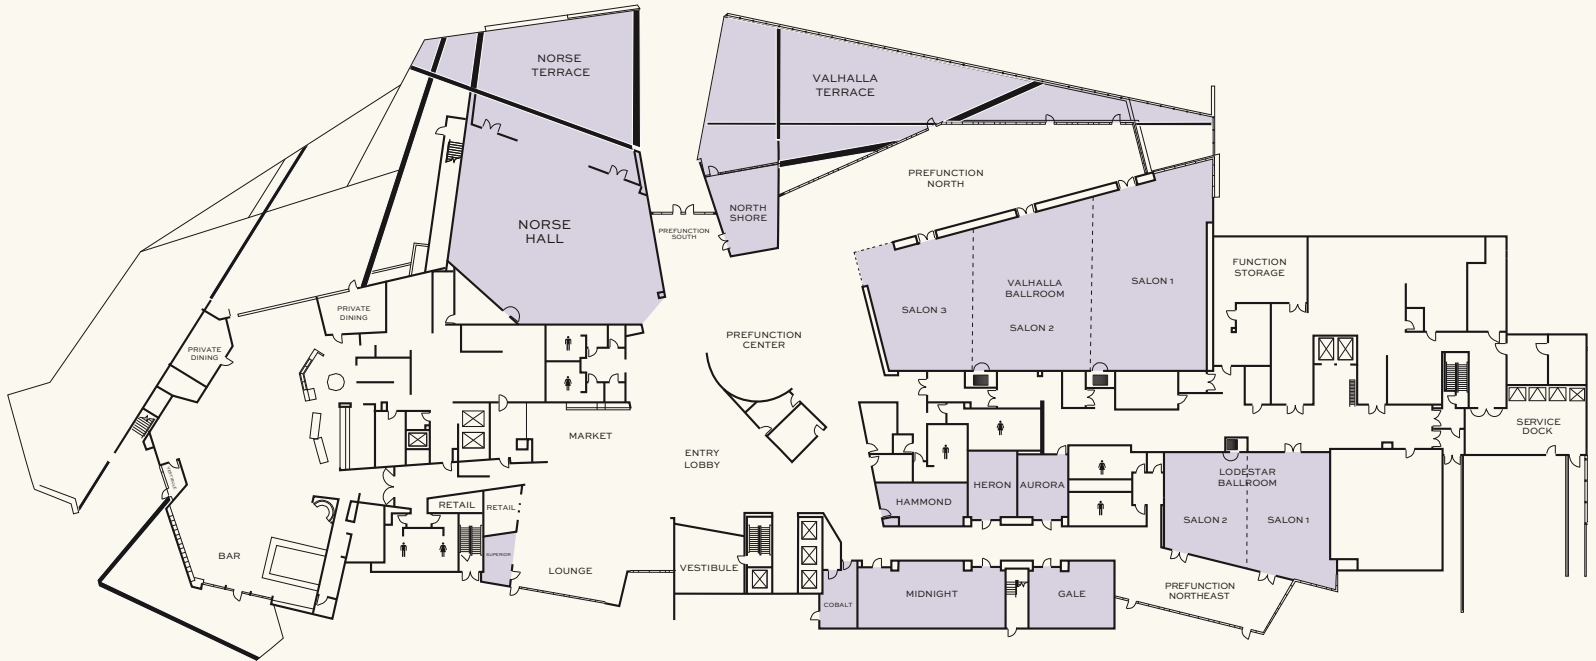

Flexible, Next Generation Event & Meeting Space.