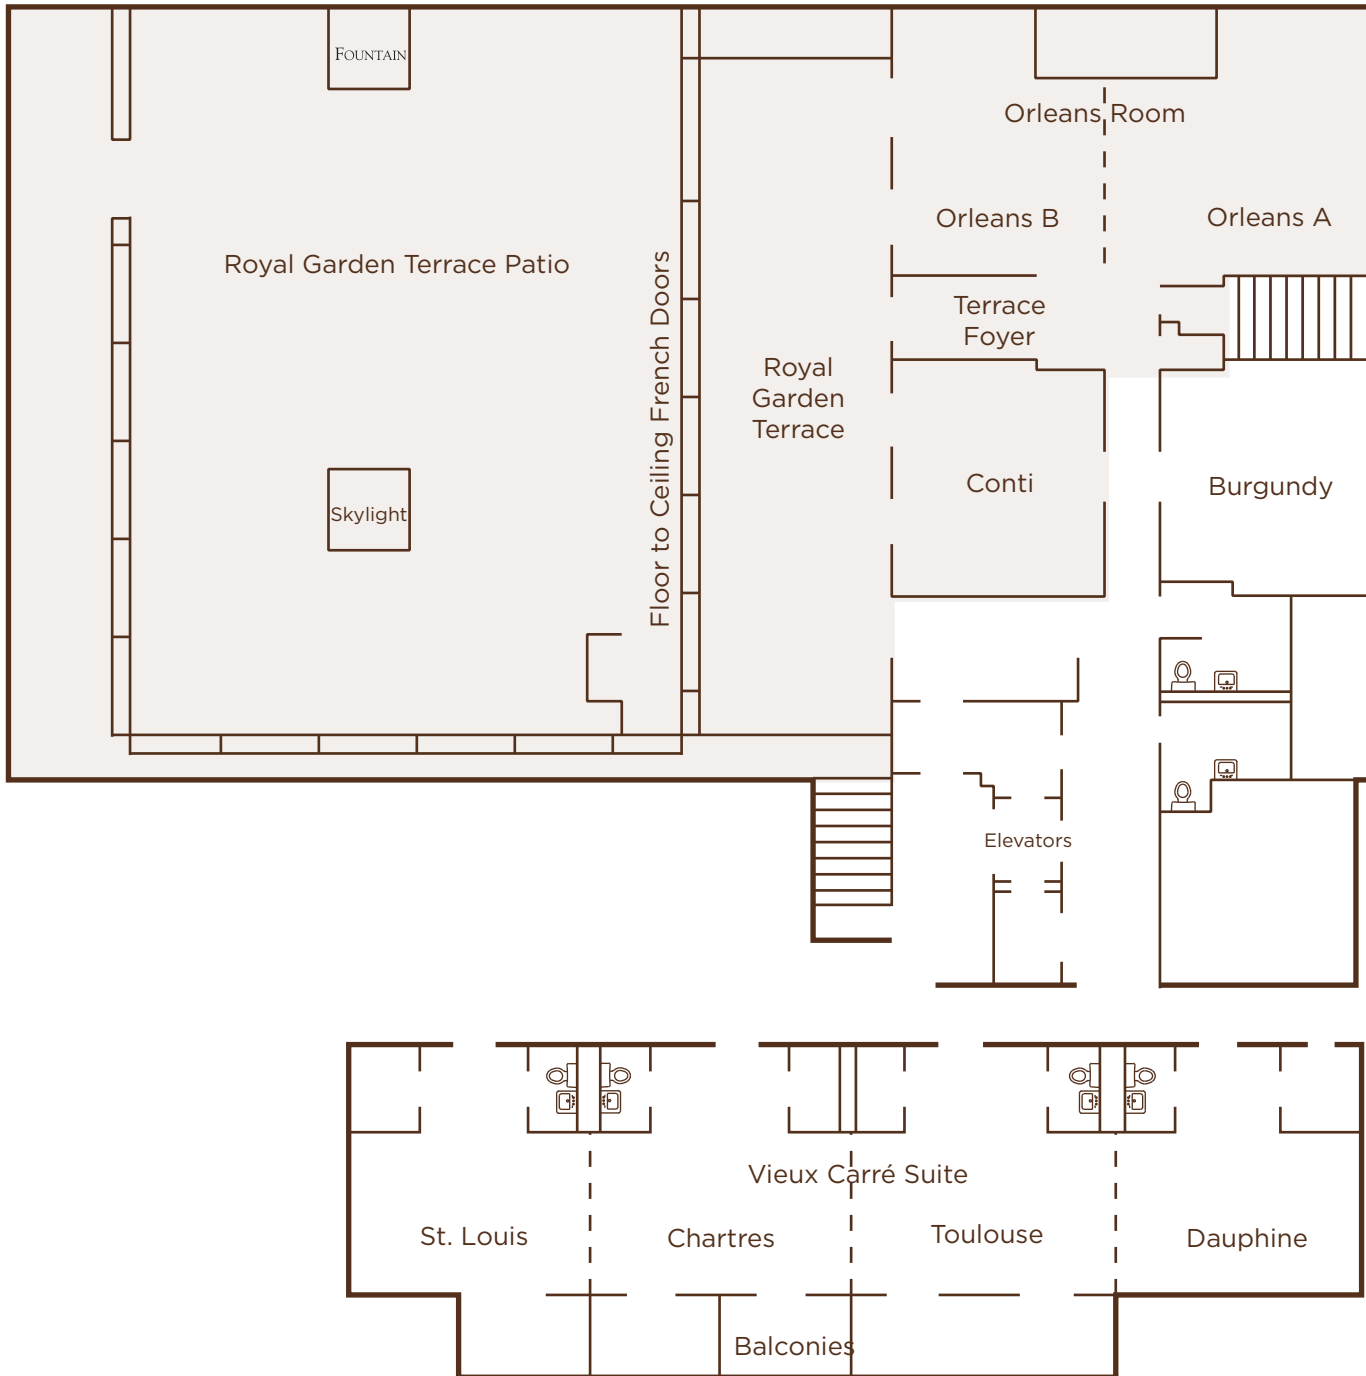

- * Light Fixtures
- E Electrical
- T Telephone Jack
- MIC Microphone Jack
- C Cable
- Pillar

Royal Orleans 1st Floor Meeting

- * Light Fixtures
- E Electrical
- T Telephone Jack
- MIC Microphone Jack
- C Cable
- Pillar