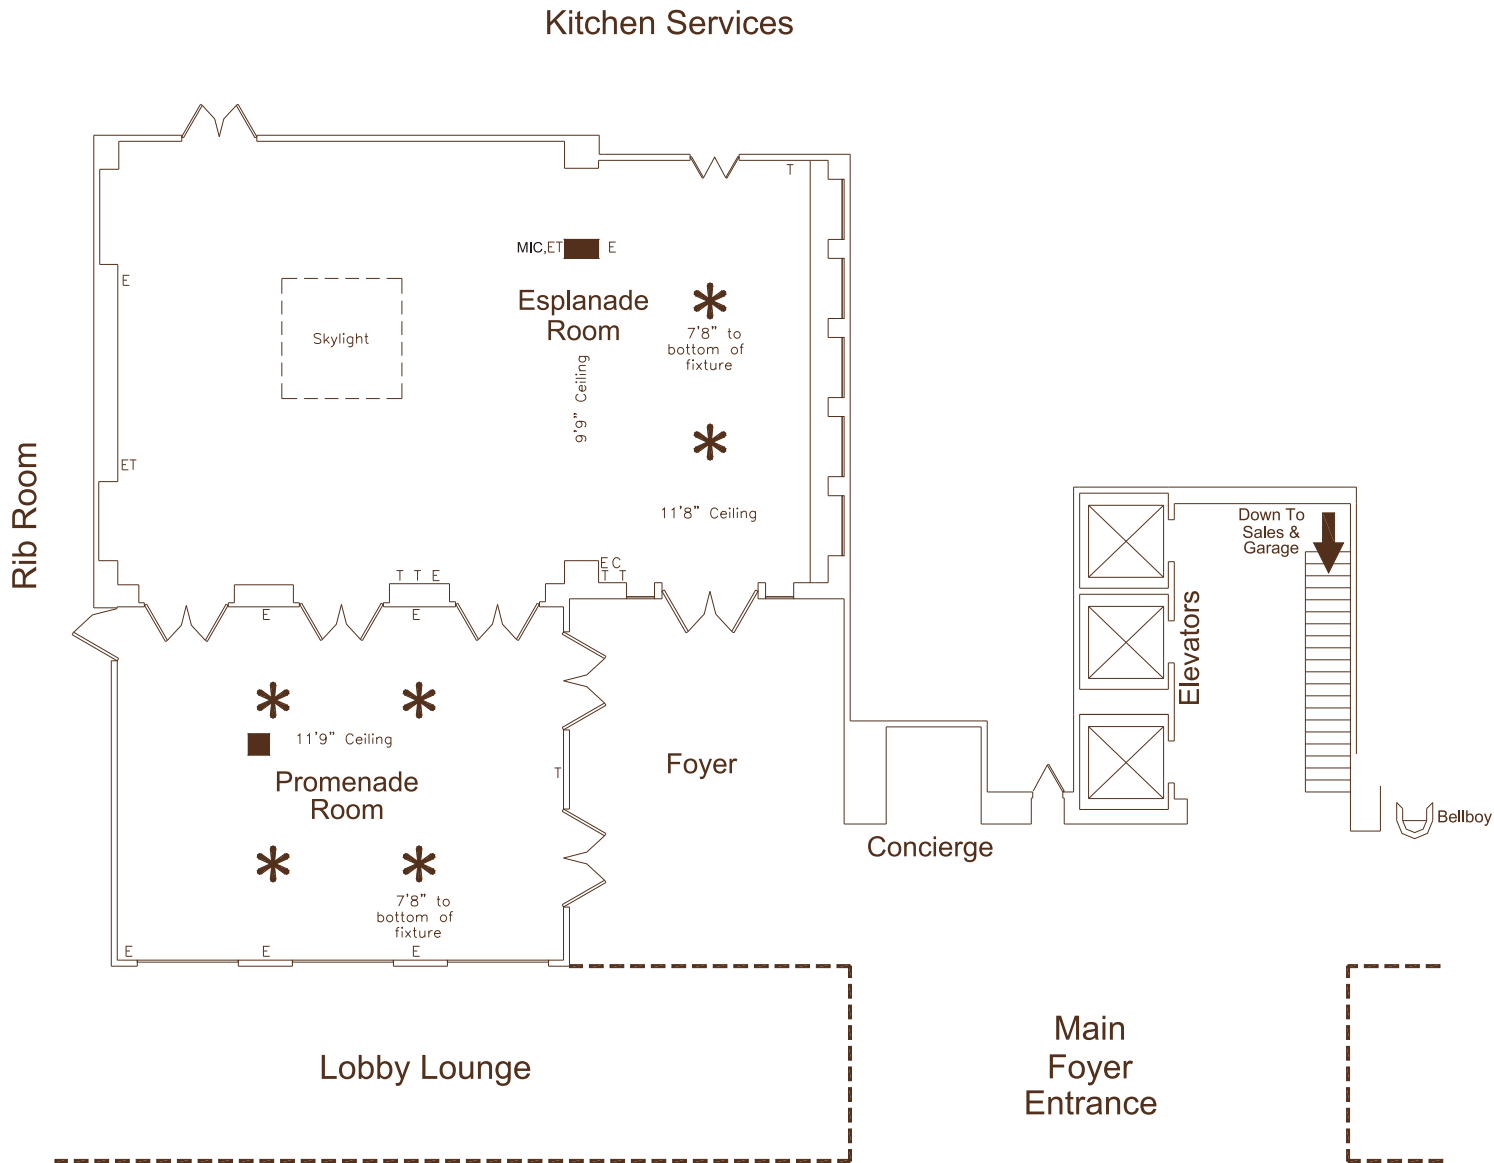

- * Light Fixtures
- E Electrical
- T Telephone Jack
- MIC Microphone Jack
- C Cable
- Pillar

Royal Orleans 1st Floor Meeting

- * Light Fixtures
- E Electrical
- T Telephone Jack
- MIC Microphone Jack
- C Cable
- Pillar