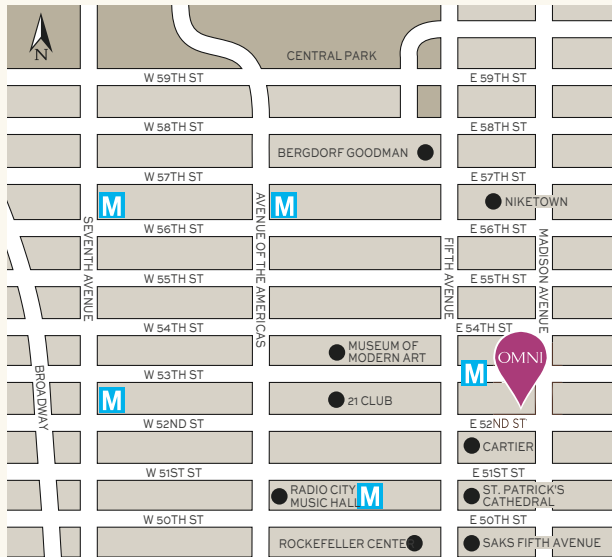

New York *highlights.*

OMNI BERKSHIRE PLACE

21 E 52ND ST, NEW YORK, NY 10022

OMNIHOTELS.COM/NEWYORK

AN EXPERIENCE TO REMEMBER

Manhattan, New York. Home to urban parks, world-class museums and art galleries, exclusive shopping, theaters and dazzling nightlife. Midtown is the center of it all, near iconic Art Deco landmarks - the Chrysler Building, Rockefeller Center and Empire State Building. See futuristic, neon-lit Times Square, take a walk in Central Park and explore charming neighborhoods with trendy cafes and globally inspired restaurants in "the city that never sleeps."

AIRPORTS

LaGuardia Airport (LGA) | 10 miles

John F. Kennedy International Airport (JFK) | 16 miles

Newark Liberty International Airport (EWR) | 18 miles

ATTRACTIONS

Rockefeller Center | 3 blocks

Grand Central Terminal | 7 blocks

Central Park | 8 blocks

Times Square | 9 blocks

Little Italy | 4 miles

Statue of Liberty | 7 miles

SPORTS

Madison Square Garden | 2 miles

Yankee Stadium | 8 miles

Citi Field | 10 miles