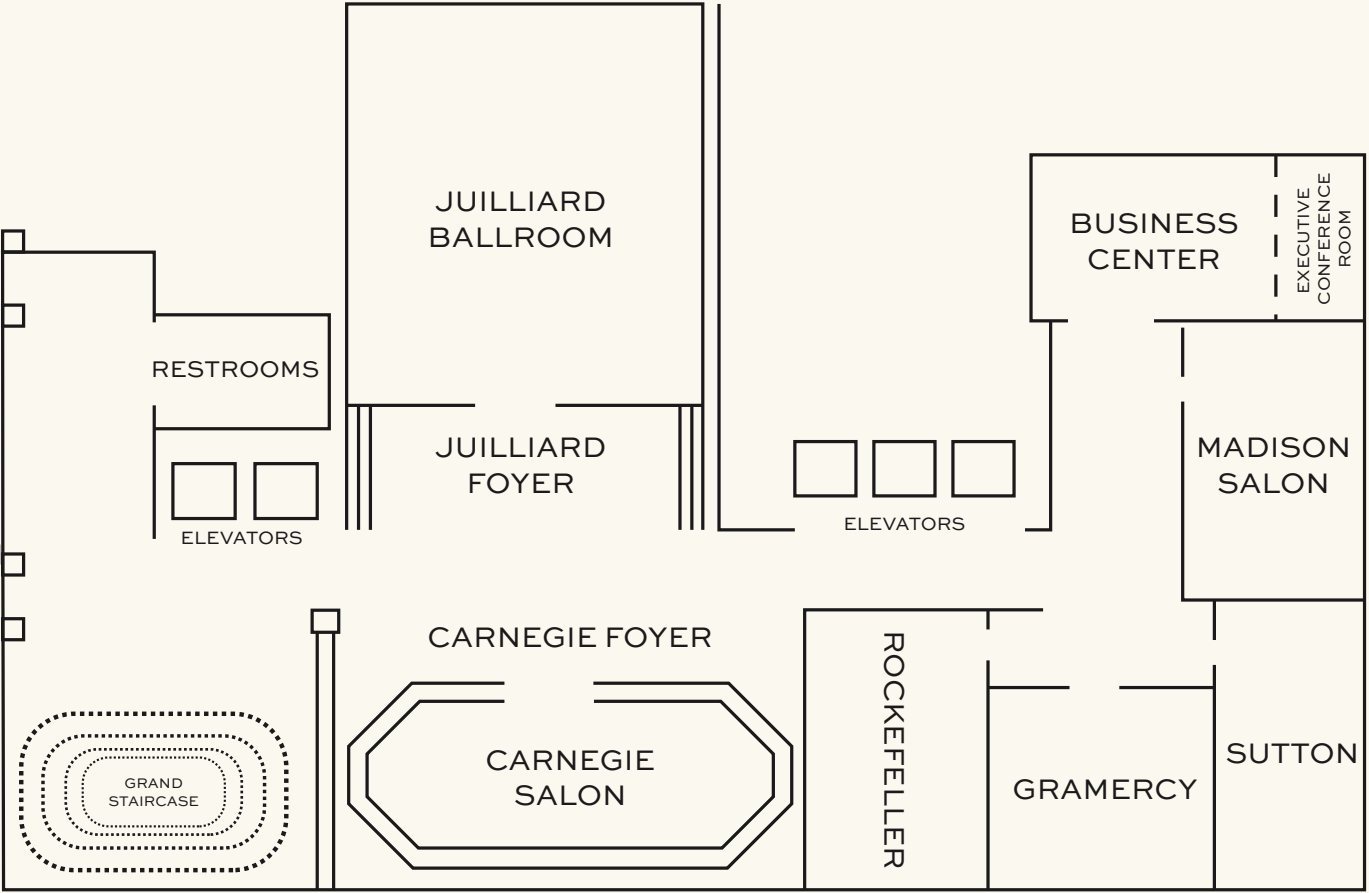

Flexible, Next Generation Event & Meeting Space.

SECOND FLOOR