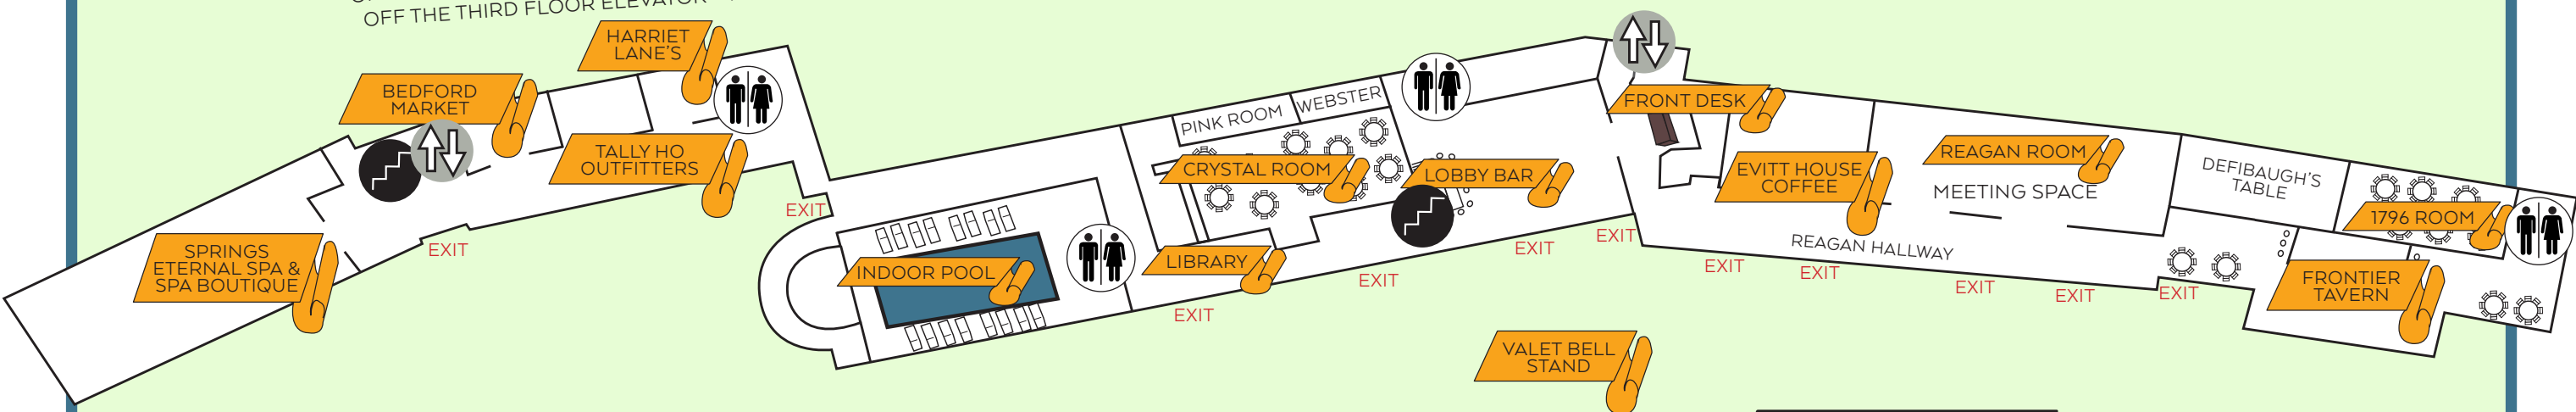

THE INSIDE VIEW

SECOND FLOOR
MEETING SPACE

FIRST FLOOR
MEETING SPACE

GUESTROOMS ENDING
42-74
OFF THE SECOND FLOOR ELEVATOR - LAUREL LOUNGE
OFF THE THIRD FLOOR ELEVATOR - WILLOW LOUNGE

GUESTROOMS ENDING
01-40

GROUND FLOOR

STAIRS

ELEVATOR

RESTROOMS