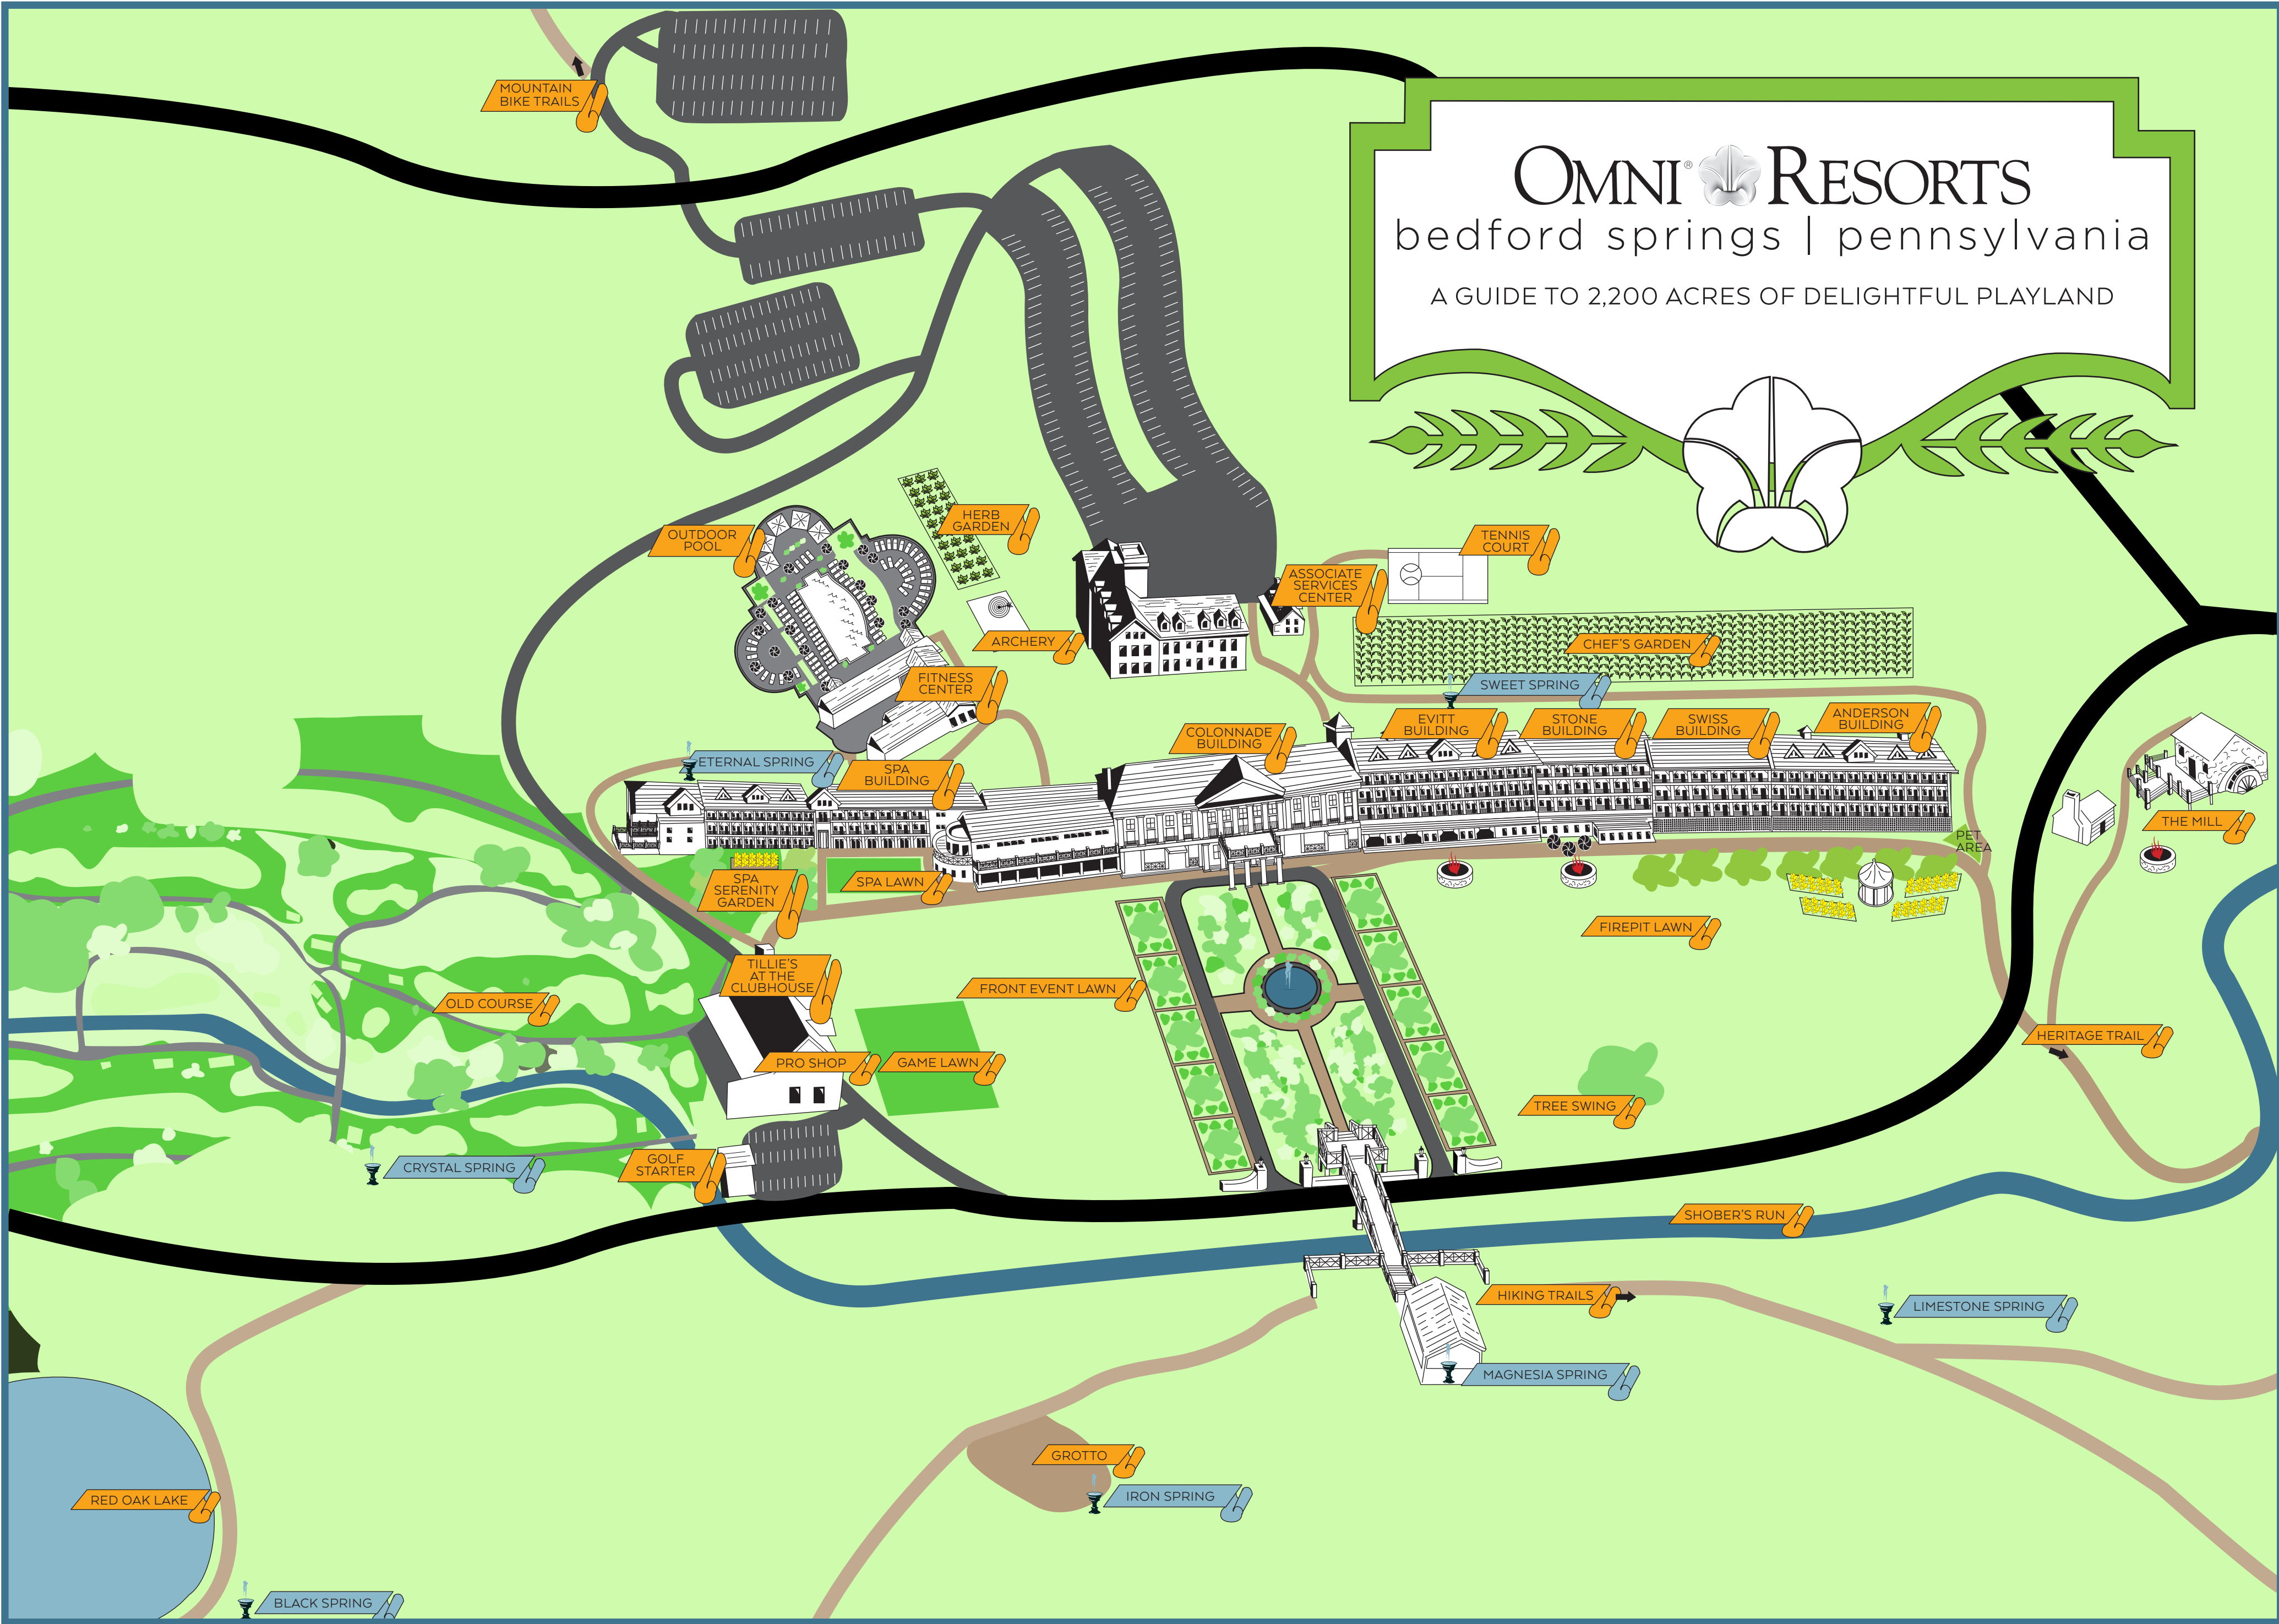

# OMNI® RESORTS

bedford springs | pennsylvania

A GUIDE TO 2,200 ACRES OF DELIGHTFUL PLAYLAND

MOUNTAIN BIKE TRAILS

OUTDOOR POOL

HERB GARDEN

ARCHERY

FITNESS CENTER

TENNIS COURT

ASSOCIATE SERVICES CENTER

SWEET SPRING

CHEF'S GARDEN

ETERNAL SPRING

SPA BUILDING

COLONNADE BUILDING

EVITT BUILDING

STONE BUILDING

SWISS BUILDING

ANDERSON BUILDING

SPA SERENITY GARDEN

SPA LAWN

PET AREA

THE MILL

OLD COURSE

### PICTORIAL MAP OF FACILITIES

OMNI  
*Bedford Springs*  
RESORT

2138 BUSINESS 220, BEDFORD, PA 15522  
814-623-8100 • OMNIHOTELS.COM/BEDFORD

Few properties can boast the historic significance of Omni Bedford Springs Resort, located in the Allegheny Mountains of southern Pennsylvania. For more than 200 years, the eight mineral springs located on the resort's property served as an important gathering place. Eventually, the resort would be the site of many significant moments in American history, hosting a long list of celebrities, wealthy clientele, corporate magnates and dignitaries from around the world. To date, the resort has hosted 13 U.S. presidents, seven of whom visited during their presidency.