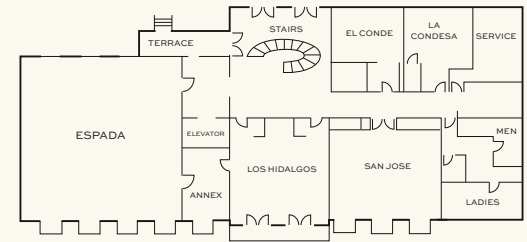

# Flexible, Next Generation Event & Meeting Space.

LA MANSIÓN FIRST LEVEL

LA MANSIÓN SECOND LEVEL

LA MANSIÓN THIRD LEVEL

LA MANSIÓN FOURTH LEVEL

LA MANSIÓN FIFTH LEVEL

LA MANSIÓN FIFTH LEVEL (CONT.)

ROOM	FLOOR (LEVEL)	DIMENSIONS W X L	SQUARE FOOTAGE	CEILING HEIGHT	CONFERENCE	U-SHAPE	HOLLOW SQUARE	CLASSROOM 4 PER 8 FT.	THEATER STYLE	ROUND (OF 10)	ROUNDS W/ BUFFET	CRESCENT ROUNDS OF 7
SAN MIGUEL	2	21'3"X20'9"	455	7'8"	18 DIAG.	18	20	24	34	30	20	14
LOS HIDALGOS	3	21'3"X20'9"	445	7'7"	19 DIAG.	18	20	24	34	30	20	14
CONCEPCION	2	36'5"X36'5"	1332	8'9'2"	30	36	40	80	130	90	70	56
ESPANDA	3	36'X36'	1296	8'9'2"	30	36	40	90	130	90	70	56
SAN JOSE	3	27'7"X19'3"	523	7'8"	24	20	24	32	50	40	30	21
EI CONDE	3	18'2"X11'5"	209	7'9"	12	NO	NO	8	20	10	-	-
LA CONDESA	3	13'8"X11'5"	158	7'9"	10 RND5	NO	NO	8	10	10	-	-
LA CONDE/CONDESA	3	31'10"X11'5"	357	7'9"	20	NO	NO	16	35	30	20	14
BOARDROOM	2	33'X13'	429	8'11"	16	-	-	-	-	-	-	-
IBERIAN	5	91'X43'	3913	11'/13'6"	-	74	96	240	500	300	280	175
IBERIAN AB	5	58'X43'	2494	11'/13'6"	45	54	70	120	280	210	170	120
IBERIAN BC	5	59'X43'	2537	11'/13'6"	40	54	70	120	280	210	170	120
IBERIAN A	5	31'X43'	1333	11'/7'8"	30	40	50	60	140	90	70	48
IBERIAN B	5	27'X43'	1161	11'/13'6"	30	40	50	48	110	60	50	35
IBERIAN C	5	33'X43'	1419	11'/13'6"	30	40	50	68	125	90	70	48
MADERO	5	58'3"X41'6"	2425	11'/13'6"	54	45	60	118	190	200	160	112
MADERO A	5	25'X39'	975	11'/13'6"	30	30	36	34	70	60	50	35
MADERO B	5	33'X42'	1386	11'/13'6"	30	30	42	60	126	80	60	42
VERAMENDI	4	27'X50'	1350	8'8"	30	40	46	70/90*	180	150	120	70
EI COLEGIO	1	32'X12'	384	-	26	NO	NO	24	40	50	50	-
EI CAPISTRANO	1	68'X26'	1522	9'	26	26	30	34	40	40	40	28

MEETING ROOM CAPACITIES WERE DETERMINED USING 72" ROUNDS OF 10 (ROUNDS CAPACITY), THREE CHAIRS PER 6'X30" TABLE (U-SHAPE CAPACITY) AND THREE CHAIRS PER 6'X18" TABLE (CLASSROOM CAPACITY) ALLOWING FOR MINIMAL AUDIOVISUAL EQUIPMENT.