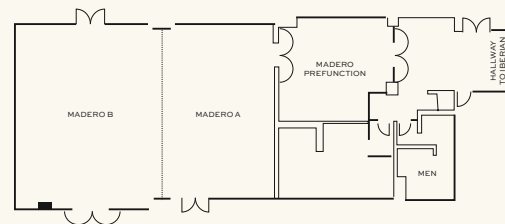

# Flexible, Next Generation Event & Meeting Space.

LA MANSIÓN FIRST LEVEL

LA MANSIÓN SECOND LEVEL

LA MANSIÓN THIRD LEVEL

LA MANSIÓN FOURTH LEVEL

LA MANSIÓN FIFTH LEVEL

LA MANSIÓN FIFTH LEVEL (CONT.)

ROOM	FLOOR (LEVEL)	DIMENSIONS W X L	SQUARE FOOTAGE	CEILING HEIGHT	CONFERENCE	U-SHAPE	HOLLOW SQUARE	CLASSROOM 4 PER 8 FT.	THEATER STYLE	ROUND (OF 10)	ROUNDS W/ BUFFET	CRESCENT ROUNDS OF 7
SAN MIGUEL	2	21'3"X20'9"	455	7'8"	18 DIAG.	18	20	24	34	30	20	14
LOS HIDALGOS	3	21'3"X20'9"	445	7'7"	19 DIAG.	18	20	24	34	30	20	14
CONCEPCION	2	36'5"X36'5"	1332	8'9'2"	30	36	40	80	130	90	70	56
ESPANDA	3	36'X36'	1296	8'9'2"	30	36	40	90	130	90	70	56
SAN JOSE	3	27'7"X19'3"	523	7'8"	24	20	24	32	50	40	30	21
EI CONDE	3	18'2"X11'5"	209	7'9"	12	NO	NO	8	20	10	-	-
LA CONDESA	3	13'8"X11'5"	158	7'9"	10 RND5	NO	NO	8	10	10	-	-
LA CONDE/CONDESA	3	31'10"X11'5"	357	7'9"	20	NO	NO	16	35	30	20	14
BOARDROOM	2	33'X13'	429	8'11"	16	-	-	-	-	-	-	-
IBERIAN	5	91'X43'	3913	11'/13'6"	-	74	96	240	500	300	280	175
IBERIAN AB	5	58'X43'	2494	11'/13'6"	45	54	70	120	280	210	170	120
IBERIAN BC	5	59'X43'	2537	11'/13'6"	40	54	70	120	280	210	170	120
IBERIAN A	5	31'X43'	1333	11'/7'8"	30	40	50	60	140	90	70	48
IBERIAN B	5	27'X43'	1161	11'/13'6"	30	40	50	48	110	60	50	35
IBERIAN C	5	33'X43'	1419	11'/13'6"	30	40	50	68	125	90	70	48
MADERO	5	58'3"X41'6"	2425	11'/13'6"	54	45	60	118	190	200	160	112
MADERO A	5	25'X39'	975	11'/13'6"	30	30	36	34	70	60	50	35
MADERO B	5	33'X42'	1386	11'/13'6"	30	30	42	60	126	80	60	42
VERAMENDI	4	27'X50'	1350	8'8"	30	40	46	70/90*	180	150	120	70
EI COLEGIO	1	32'X12'	384	-	26	NO	NO	24	40	50	50	-
EI CAPISTRANO	1	68'X26'	1522	9'	26	26	30	34	40	40	40	28

MEETING ROOM CAPACITIES WERE DETERMINED USING 72" ROUNDS OF 10 (ROUNDS CAPACITY), THREE CHAIRS PER 6'X30" TABLE (U-SHAPE CAPACITY) AND THREE CHAIRS PER 6'X18" TABLE (CLASSROOM CAPACITY) ALLOWING FOR MINIMAL AUDIOVISUAL EQUIPMENT.