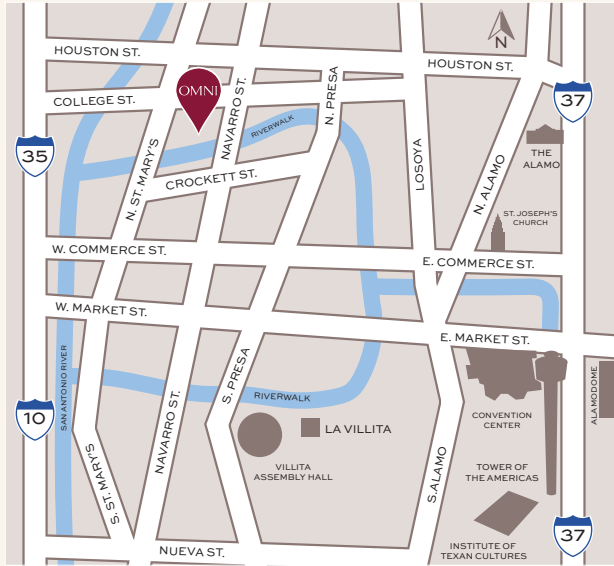

OMNI LA MANSIÓN DEL RIO
112 COLLEGE STREET
SAN ANTONIO, TEXAS 78205
210.518.1000
OMNIHOTELS.COM/LAMANSION

San Antonio

highlights.

San Antonio's renowned River Walk seamlessly merges the enchanting allure of the waterway with a plethora of exceptional dining, shopping and entertainment options. Stroll along the picturesque riverbanks to discover the vibrant atmosphere, or opt for a more leisurely experience aboard a Riverboat Tour. In close proximity, historic landmarks such as the Alamo and the San Fernando Cathedral stand as tributes to the city's rich Spanish heritage.

AIRPORTS

San Antonio International Airport | 14 min

ATTRACTIONS

River Walk | adjacent
Ripley's Believe It or Not! Plaza Theatre of Wax | 3 blocks
Ripley's Haunted Adventure | 5 blocks
Henry B. Gonzalez Convention Center | 5 blocks
Tower of the Americas | 8 blocks
San Antonio Zoo | 9 min

ARTS & CULTURE

Buckhorn Museum | 2 blocks
Majestic Theatre | 3 blocks
The Alamo | 4 blocks
Briscoe Western Art Museum | 5 blocks
Arneson River Theatre | 7 blocks
El Mercado | 9 blocks

SPORTS

Alamodome | 11 blocks
AT&T Center, home to the NBA Spurs | 13 min