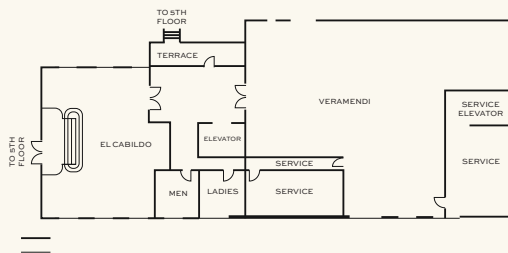

# Flexible, Next Generation Event & Meeting Space.

LA MANSIÓN FIRST LEVEL

LA MANSIÓN SECOND LEVEL

LA MANSIÓN THIRD LEVEL

LA MANSIÓN FOURTH LEVEL

LA MANSIÓN FIFTH LEVEL

LA MANSIÓN FIFTH LEVEL (CONT.)

ROOM	FLOOR (LEVEL)	DIMENSIONS W X L	SQUARE FOOTAGE	CEILING HEIGHT	CONFERENCE	U-SHAPE	HOLLOW SQUARE	CLASSROOM 4 PER 8 FT.	THEATER STYLE	ROUND (OF 10)	ROUNDS W/ BUFFET	CRESCENT ROUNDS OF 7
SAN MIGUEL	2	21'3"X20'9"	455	7'8"	18 DIAG.	18	20	24	34	30	20	14
LOS HIDALGOS	3	21'3"X20'9"	445	7'7"	19 DIAG.	18	20	24	34	30	20	14
CONCEPCION	2	36'5"X36'5"	1332	8'9'2"	30	36	40	80	130	90	70	56
ESPANDA	3	36'X36'	1296	8'9'2"	30	36	40	90	130	90	70	56
SAN JOSE	3	27'7"X19'3"	523	7'8"	24	20	24	32	50	40	30	21
EI CONDE	3	18'2"X11'5"	209	7'9"	12	NO	NO	8	20	10	-	-
LA CONDESA	3	13'8"X11'5"	158	7'9"	10 RND5	NO	NO	8	10	10	-	-
LA CONDE/CONDESA	3	31'10"X11'5"	357	7'9"	20	NO	NO	16	35	30	20	14
BOARDROOM	2	33'X13'	429	8'11"	16	-	-	-	-	-	-	-
IBERIAN	5	91'X43'	3913	11'/13'6"	-	74	96	240	500	300	280	175
IBERIAN AB	5	58'X43'	2494	11'/13'6"	45	54	70	120	280	210	170	120
IBERIAN BC	5	59'X43'	2537	11'/13'6"	40	54	70	120	280	210	170	120
IBERIAN A	5	31'X43'	1333	11'/7'8"	30	40	50	60	140	90	70	48
IBERIAN B	5	27'X43'	1161	11'/13'6"	30	40	50	48	110	60	50	35
IBERIAN C	5	33'X43'	1419	11'/13'6"	30	40	50	68	125	90	70	48
MADERO	5	58'3"X41'6"	2425	11'/13'6"	54	45	60	118	190	200	160	112
MADERO A	5	25'X39'	975	11'/13'6"	30	30	36	34	70	60	50	35
MADERO B	5	33'X42'	1386	11'/13'6"	30	30	42	60	126	80	60	42
VERAMENDI	4	27'X50'	1350	8'8"	30	40	46	70/90*	180	150	120	70
EI COLEGIO	1	32'X12'	384	-	26	NO	NO	24	40	50	50	-
EI CAPISTRANO	1	68'X26'	1522	9'	26	26	30	34	40	40	40	28

MEETING ROOM CAPACITIES WERE DETERMINED USING 72" ROUNDS OF 10 (ROUNDS CAPACITY), THREE CHAIRS PER 6'X30" TABLE (U-SHAPE CAPACITY) AND THREE CHAIRS PER 6'X18" TABLE (CLASSROOM CAPACITY) ALLOWING FOR MINIMAL AUDIOVISUAL EQUIPMENT.