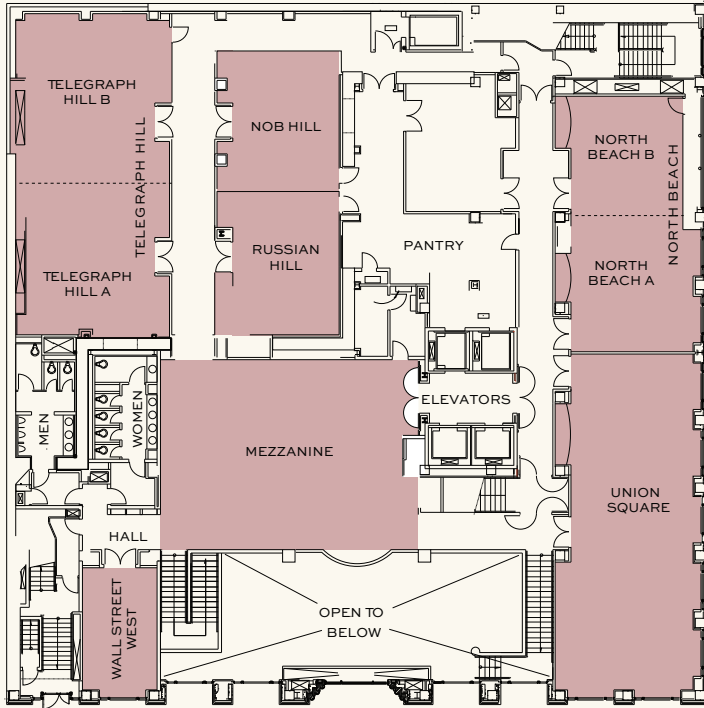

- 362 well-appointed guest rooms and suites—a blend of modern and classic decor with city views
- Restaurant-in-room-enjoy your favorite dishes from our restaurant in the comfort and privacy of your guest room
- Approximately 11,600 square feet of flexible meeting, event and pre-function space; nine rooms in total, including a grand ballroom and inspiring fully equipped meeting spaces
- Recently renovated 1,500-square-foot, state-of-the-art fitness center with a range of wellness programs, Peloton bikes, ellipticals and treadmills
- Fast Wi-Fi, the latest AV technology and helpful professional services
- Elegant all-day dining at Monte's Restaurant and Bar, featuring sandwiches, burgers, salads, desserts and signature cocktails

# Versatile, Functional Event & Meeting Space.

SECOND FLOOR

THIRD FLOOR

	SQUARE FOOTAGE	DIMENSIONS	CEILING HEIGHT	PORTABLE WALLS	BANQUET 60"	BANQUET 72"	CONFERENCE	HOLLOW SQUARE	RECEPTION	CLASSROOM	THEATER	U-SHAPE	EXHIBITS 8' X 10'
<b>THIRD FLOOR</b>													
<b>GRAND BALLROOM</b>	2,800	44' X 63'8"	15'	NO	200	150	52	68	250	190	220	60	17
<b>BALLROOM FOYER</b>	960	64' X 15'	9'	NO					75				
<b>TERRACE</b>													
<b>SECOND FLOOR</b>													
<b>UNION SQUARE</b>	1,632	24 X 68'	9'	NO	140	120	48	48	150	140	200	44	10
<b>NORTH BEACH</b>	1,196	23 X 52'	9'	YES	120	90	50	44	100	80	100	40	
<b>NORTH BEACH A</b>	624	24' X 26'	9'	YES	50	48	30	20	50	40	50	16	
<b>NORTH BEACH B</b>	572	22' X 26'	9'	YES	50	48	30	20	40	40	50	16	
<b>TELLEGRAPH HILL</b>	1,827	29' X 63'	9'	YES	120	100	52	20	190	80	120	40	11
<b>TELEGRAPH HILL A</b>	812	29' X 28'	9'	YES	50	48	20	20	45	40	50	16	
<b>TELEGRAPH HILL B</b>	1,015	29' X 35'	9'	YES	60	48	26	40	60	40	60	18	
<b>RUSSIAN HILL</b>	679	22'6" X 30'	9'	NO	60	40	26	30	50	30	50	24	
<b>NOB HILL</b>	679	22'6" X 30'	9'	NO	60	40	20	30	50	30	50	24	
<b>WALL STREET WEST</b>	335	14' X 24'	9'6"	NO			12						
<b>MEZZANINE</b>	1,500	50' X 30'	9'6"	NO	130	100			165				