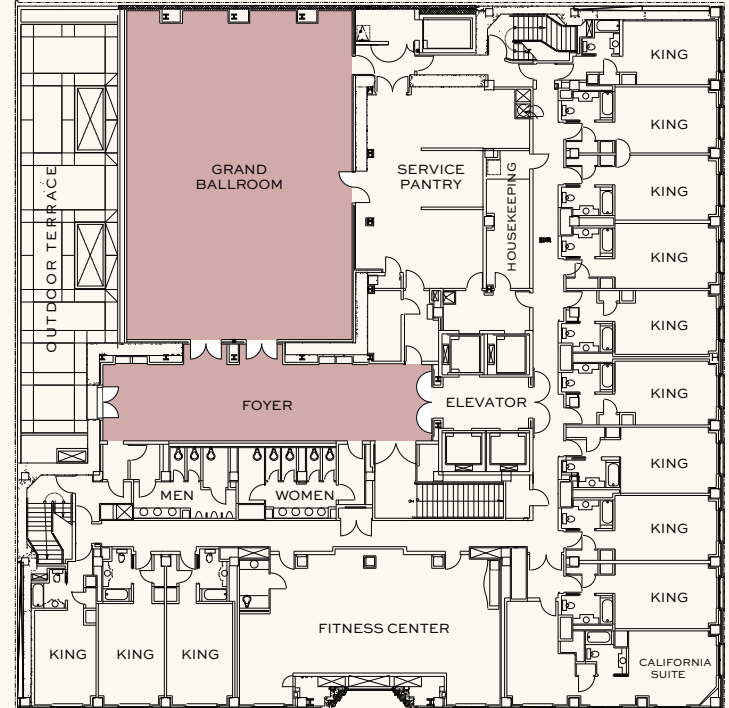

- 362 well-appointed guest rooms and suites—a blend of modern and classic decor with city views
- Restaurant-in-room-enjoy your favorite dishes from our restaurant in the comfort and privacy of your guest room
- Approximately 11,600 square feet of flexible meeting, event and pre-function space; nine rooms in total, including a grand ballroom and inspiring fully equipped meeting spaces
- Recently renovated 1,500-square-foot, state-of-the-art fitness center with a range of wellness programs, Peloton bikes, ellipticals and treadmills
- Fast Wi-Fi, the latest AV technology and helpful professional services
- Elegant all-day dining at Monte's Restaurant and Bar, featuring sandwiches, burgers, salads, desserts and signature cocktails

# Versatile, Functional Event & Meeting Space.

SECOND FLOOR

THIRD FLOOR

	SQUARE FOOTAGE	DIMENSIONS	CEILING HEIGHT	PORTABLE WALLS	BANQUET 60"	BANQUET 72"	CONFERENCE	HOLLOW SQUARE	RECEPTION	CLASSROOM	THEATER	U-SHAPE	EXHIBITS 8' X 10'
<b>THIRD FLOOR</b>													
<b>GRAND BALLROOM</b>	2,800	44' X 63'8"	15'	NO	200	150	52	68	250	190	220	60	17
<b>BALLROOM FOYER</b>	960	64' X 15'	9'	NO					75				
<b>TERRACE</b>													
<b>SECOND FLOOR</b>													
<b>UNION SQUARE</b>	1,632	24 X 68'	9'	NO	140	120	48	48	150	140	200	44	10
<b>NORTH BEACH</b>	1,196	23 X 52'	9'	YES	120	90	50	44	100	80	100	40	
<b>NORTH BEACH A</b>	624	24' X 26'	9'	YES	50	48	30	20	50	40	50	16	
<b>NORTH BEACH B</b>	572	22' X 26'	9'	YES	50	48	30	20	40	40	50	16	
<b>TELLEGRAPH HILL</b>	1,827	29' X 63'	9'	YES	120	100	52	20	190	80	120	40	11
<b>TELEGRAPH HILL A</b>	812	29' X 28'	9'	YES	50	48	20	20	45	40	50	16	
<b>TELEGRAPH HILL B</b>	1,015	29' X 35'	9'	YES	60	48	26	40	60	40	60	18	
<b>RUSSIAN HILL</b>	679	22'6" X 30'	9'	NO	60	40	26	30	50	30	50	24	
<b>NOB HILL</b>	679	22'6" X 30'	9'	NO	60	40	20	30	50	30	50	24	
<b>WALL STREET WEST</b>	335	14' X 24'	9'6"	NO			12						
<b>MEZZANINE</b>	1,500	50' X 30'	9'6"	NO	130	100			165				