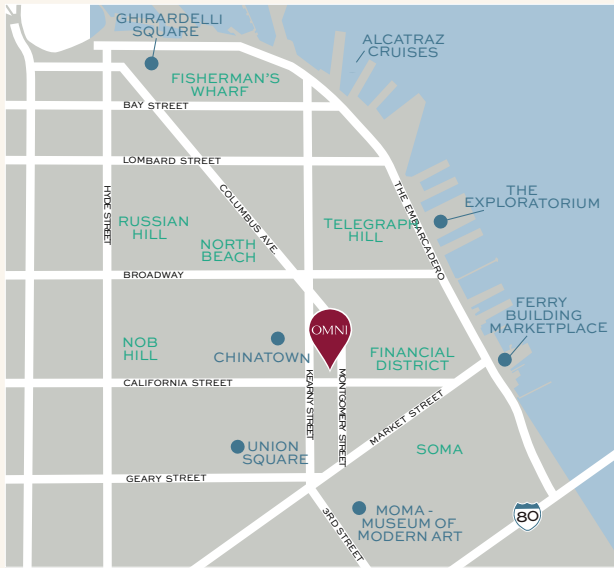

# San Francisco

*highlights.*

## IN THE CENTER OF IT ALL

Located in the heart of the city, a short walk from art and cultural centers, historic cable car lines, Union Square, North Beach, Ferry Building and Chinatown, Omni San Francisco Hotel is perfectly located for a gathering of any kind. Stroll along the waterfront, observe the Golden Gate Bridge from picturesque parks, enjoy a cruise on the bay or experience the city's many shopping, dining, cultural and entertainment venues.

## ATTRACTIONS

Chinatown | 2 blocks  
Nob Hill | 3 blocks  
North Beach | 5 blocks  
Coit Tower | 10 blocks  
Fisherman's Wharf | 1 mile  
Alcatraz | 1.5 miles  
Lombard Street | 1.6 miles  
The Mission District | 2.8 miles  
Twin Peaks | 5 miles  
Golden Gate Bridge | 5.8 miles